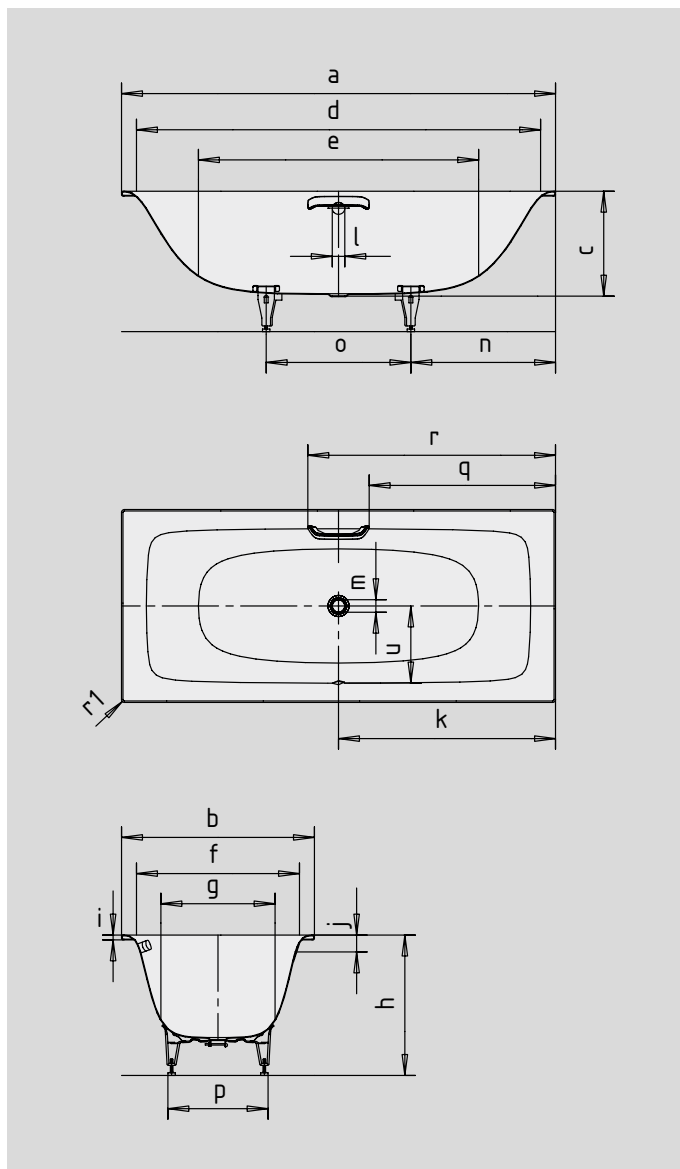

SILENIO

- flowing form integrates harmoniously in your bathroom
- its ergonomically fluid interior is designed for relaxed bathing
- versatile for any installation situation
- also available with grip on one side
- bathing à deux: two identical backrests and central waste
- made of KALDEWEI steel enamel
- designed by Anke Salomon

Similar illustrations

GRIP DISCREET OPULENCE

Model No.		674	676	678
External length	a	1700	1800	1900 mm
External width	b	750	800	900 mm
Depth	c	410	435	435 mm
Internal length (top)	d	1576	1676	1776 mm
Internal length (bottom)	e	1112	1162	1262 mm
Internal width (top)	f	626	676	776 mm
Internal width (bottom)	g	423	473	537 mm
Height of bath	h	544-583	570-605	565-602 mm
Height of rim	i	20	20	20 mm
Distance top edge to centre of overflow hole	j	70	70	70 mm
Distance bath edge to centre of drain hole	k	850	900	950 mm
Diameter of overflow hole	l	52	52	52 mm
Diameter of drain hole	m	52	52	52 mm
Distance foot end of bath edge to centre of foot	n	566	595	591 mm
Distance between the feet	o	568	610	718 mm
Max. width of feet	p	340	360	430 mm
Distance bath edge to where grip/handle starts	q	722	772	822 mm
Distance bath edge to where grip/handle ends	r	978	1028	1078 mm
Radius	r ₁	12	12	12 mm
Distance between centre holes	u	293	320	362 mm
Water volume** in litres		96	140	188
Weight of the enamelled bath in kg		48	54	61
Full anti-slip		780 x 252	828 x 300	924 x 348 mm

Subject to technical alterations, tolerances and errors. Similar illustrations.
 ** 70 litres displacement on average.

KALDEWEI