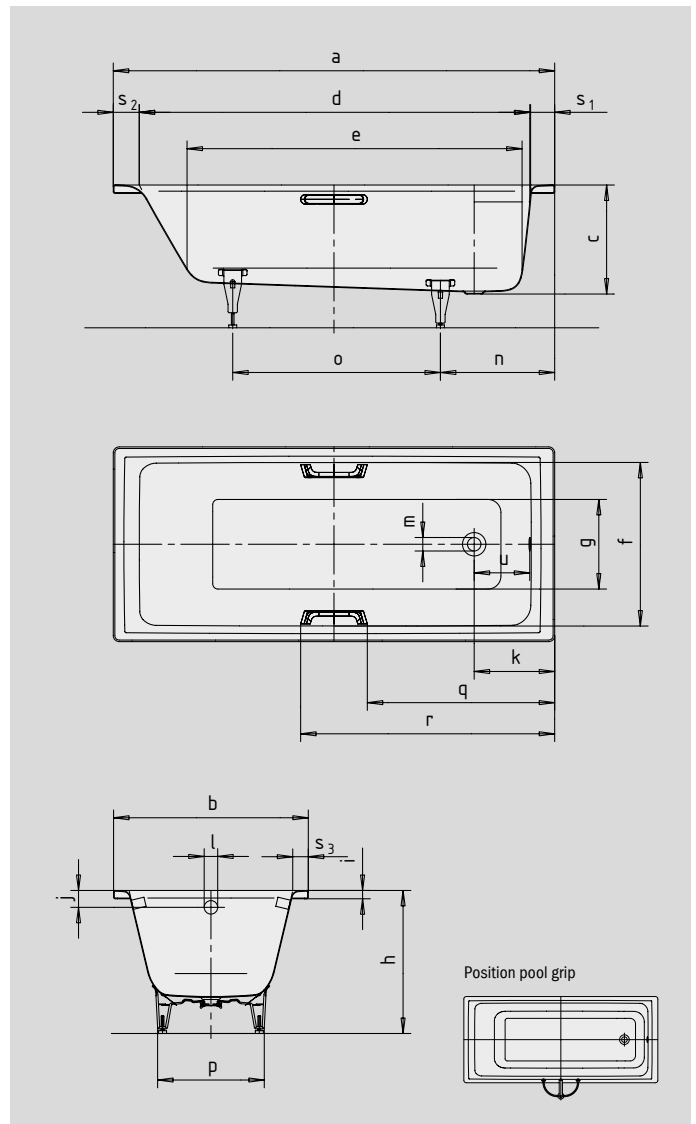

PURO PURO STAR

- straightlined, purist design
- one-seater bath with waste at foot end
- classic four-cornered model
- made of KALDEWEI steel enamel
- model available with 2 standard tap holes without extra charge (180 mm centres)

Similar illustration

GRIP ELEGANT PURISM

Model No.		691	693	653	655	696	698
External length	a	1700	1700	1800	1800	1900	1900 mm
External width	b	800	800	800	800	900	900 mm
Depth	c	420	420	420	420	420	420 mm
Internal length (top)	d	1510	1510	1610	1610	1710	1710 mm
Internal length (bottom)	e	1280	1280	1380	1380	1480	1480 mm
Internal width (top)	f	630	630	670	670	770	770 mm
Internal width (bottom)	g	460	460	510	510	615	615 mm
Height with feet	h	552-565	552-565	553-563	553-563	546-554	546-554 mm
Height of rim	i	32	32	32	32	32	32 mm
Distance top edge to centre of overflow hole	j	65	65	65	65	65	65 mm
Distance bath edge (foot) to centre of drain hole	k	310	310	310	310	310	310 mm
Diameter of overflow hole	l	52	52	52	52	52	52 mm
Diameter of drain hole	m	52	52	52	52	52	52 mm
Distance foot end of bath edge to centre of foot	n	445	445	460	460	395	395 mm
Distance between the feet	o	755	755	820	820	945	945 mm
Max. width of feet	p	480	480	520	520	630	630 mm
Distance bath edge (foot end) to where grip/handle starts	q	-	721,5	-	771,5	-	821,5 mm
Distance bath edge (foot end) to where grip/handle ends	r	-	978,5	-	1028,5	-	1078,5 mm
Width of rim (foot end; head end; lengthwise)	s ₁ ; s ₂ ; s ₃	90; 100; 85	90; 100; 85	90; 100; 60	90; 100; 60	90; 100; 65	90; 100; 65 mm
Distance between centre holes	u	214	214	214	214	214	214 mm
Water volume** in litres		141	141	170	170	232	232
Weight of the enamelled bath in kg		53	53	55	55	64	64
Anti-slip		348 x 348	348 x 348	396 x 396	396 x 396	396 x 396	396 x 396 mm
Full anti-slip		924 x 348	924 x 348	1020 x 396	1020 x 396	1116 x 396	1116 x 396 mm

Subject to technical alterations, tolerances and errors. Similar illustration.
** 70 litres displacement on average.

KALDEWEI