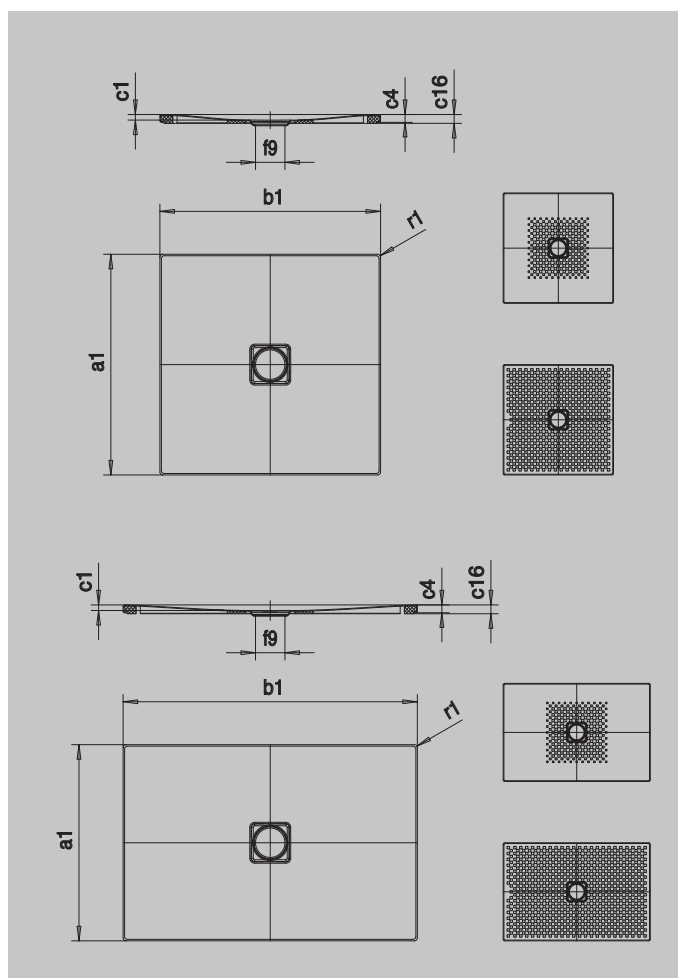

SECURE^[+]

Model	852	853	780	783	781	
External length	a₁	800	750	800	900	800 mm
External width	b₁	800	900	900	900	1000 mm
Internal depth	c₁	23	23	23	23	23 mm
Height of rim	c₄	32	32	32	32	32 mm
Height with low profile support	c₁₆	37	37	37	37	37 mm
Diameter of drain hole	f₉	∅ 120	∅ 120	∅ 120	∅ 120	∅ 120 mm
External radius	r₁	12	12	12	12	12 mm
Weight of the enamelled shower tray		17	18	18	21	20 kg
Anti-slip		492 x 492	492 x 492	492 x 492	492 x 492	492 x 492 mm
Full anti-slip		740 x 740	692 x 836	740 x 836	836 x 836	740 x 932 mm
SECURE PLUS		all-over	all-over	all-over	all-over	all-over

The TÜV Rheinland confirms the following properties of KALDEWEI's anti-slip, full anti-slip and SECURE PLUS finish:

- Assessment group **B** for wet barefoot areas (**DIN 51097**)
- Assessment group **R 10** for slip-resistant properties in work rooms and areas with an increased risk of slipping (**DIN 51130**)

All CONOFLAT models are available either with anti-slip, full anti-slip or SECURE PLUS.

Model 790 with Full anti-slip or SECURE PLUS fits DIN barrier-free 18040-2.