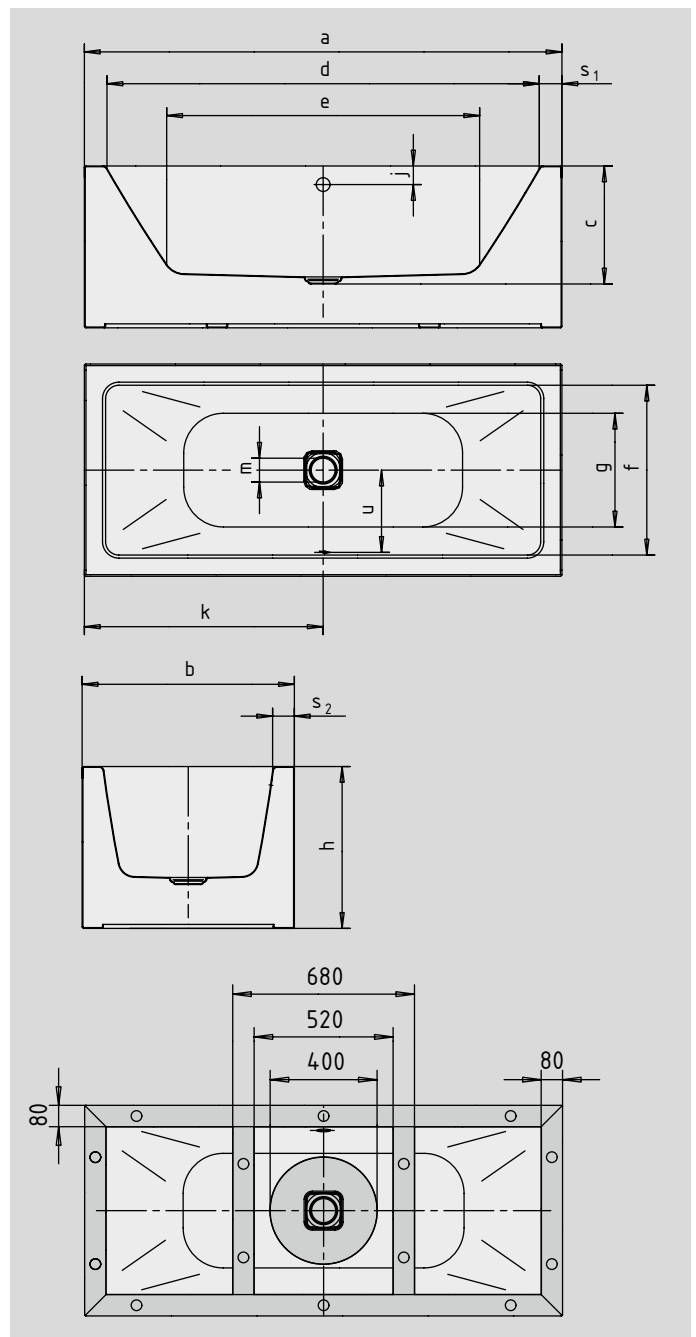

# MEISTERSTÜCK CONODUO

- freestanding bath made of superior steel enamel
- with exclusive easy-clean finish
- straightlined, purist design
- enamelled waste cover integrated in the bath design
- bathing with a friend: two identical back rests and centrally positioned waste
- classic four-cornered model
- made of KALDEWEI steel enamel
- designed by Sottsass Associati

Similar illustration

Model No.		1732	1733
External length	a	1700	1800 mm
External width	b	750	800 mm
Depth	c	445	445 mm
Internal length (top)	d	1540	1640 mm
<b>Internal length (bottom)</b>	<b>e</b>	<b>1080</b>	<b>1180 mm</b>
Internal width (top)	f	590	640 mm
Internal width (bottom)	g	470	520 mm
Height of bath	h	610	610 mm
Distance top edge to centre of overflow hole	j	70	70 mm
Distance bath edge to centre of drain hole	k	850	900 mm
Diameter of overflow hole	l	52	52 mm
Diameter of drain hole	m	90	90 mm
Width of rim (foot end; lengthwise)	s <sub>1</sub> ; s <sub>2</sub>	80; 80	80; 80 mm
Distance between centre holes	u	285	310 mm
Water volume** in litres		122	159
Weight of the enamelled bath in kg		137	151
Waste connection diameter		40/50	40/50 mm
Fill fitting connection		1/2"	1/2"

Subject to technical alterations, tolerances and errors. Similar illustration.  
\*\* 70 litres displacement on average.

**KALDEWEI**