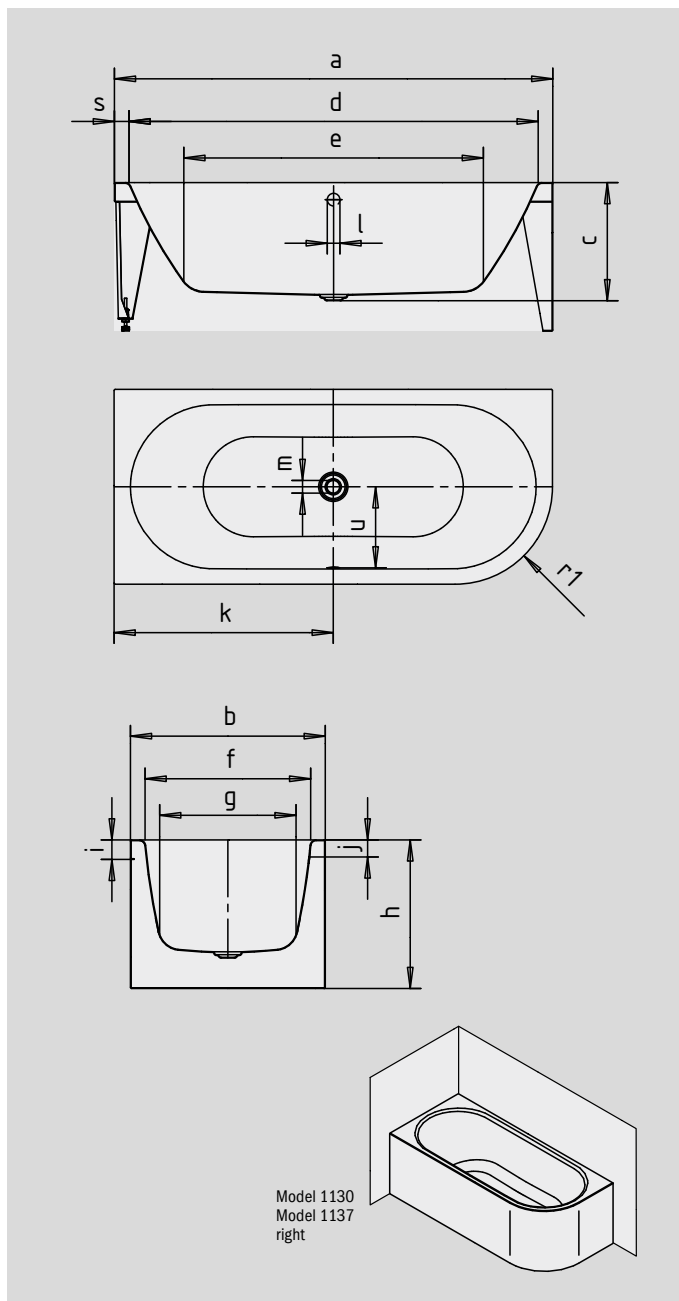

## CENTRO DUO 1 RIGHT

### CORNER INSTALLATION RIGHT (2-SIDED)

- bath made of high-quality steel enamel with enamelled panelling on two sides
- specially designed for corner installation
- available in left-hand and right-hand version
- enamel surface with exclusive easy-clean finish
- purism and simple elegance are defining features of this bath
- enamelled waste cover and overflow knob integrated in the bath design (also available with filling function)
- made of KALDEWEI steel enamel

Similar illustrations

Model No.		1130	1137
External length	a	1700	1800 mm
External width	b	750	800 mm
Depth	c	485	485 mm
Internal length (top)	d	1580	1680 mm
<b>Internal length (bottom)</b>	<b>e</b>	<b>1130</b>	<b>1230 mm</b>
Internal width (top)	f	630	680 mm
Internal width (bottom)	g	510	560 mm
Height of bath	h	610	610 mm
Height of rim	i	80	80 mm
Distance top edge to centre of overflow hole	j	70	70 mm
Distance bath edge to centre of drain hole	k	850	900 mm
Diameter of overflow hole	l	52	52 mm
Diameter of drain hole	m	52	52 mm
Radius	r <sub>1</sub>	375	400 mm
Width of rim (foot end; lengthwise)	s	60	60 mm
Distance between centre holes	u	307	332 mm
Water volume** in litres		156	195
Weight of the enamelled bath in kg		99	108
Waste connection diameter		40/50	40/50 mm
Fill fitting connection		1/2"	1/2"

Subject to technical alterations, tolerances and errors. Similar illustrations.  
 \*\* 70 litres displacement on average.