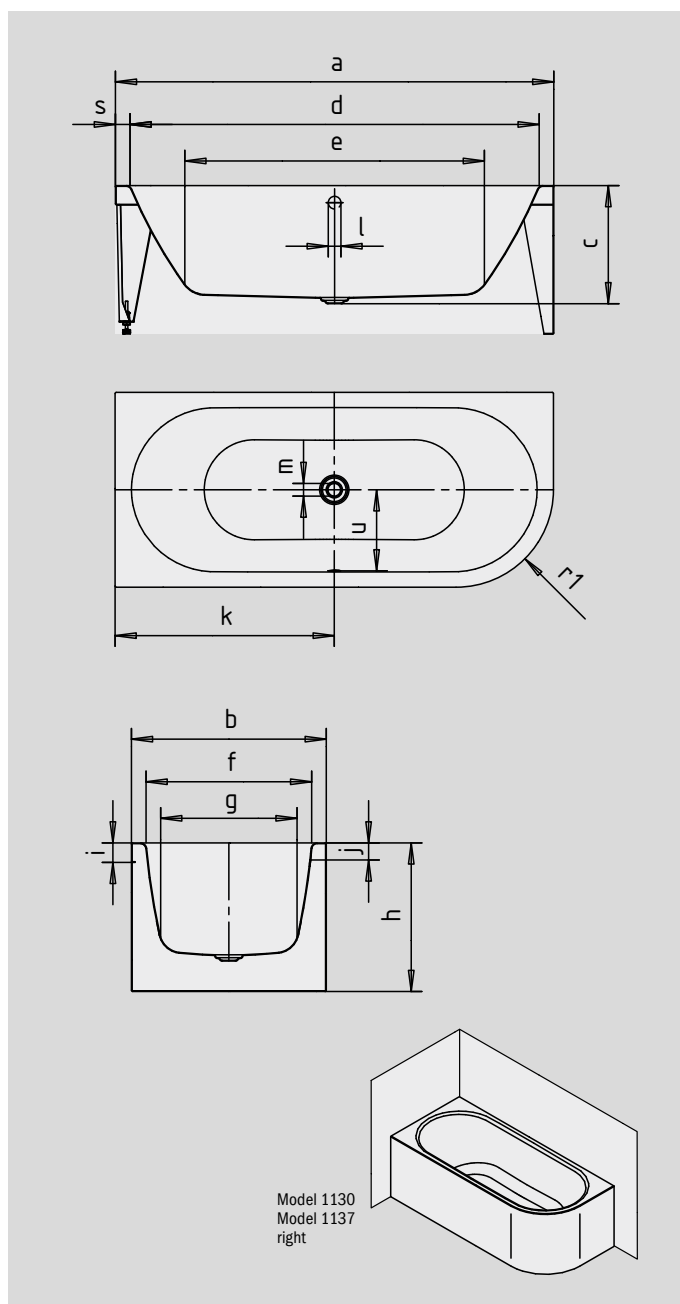

MEISTERSTÜCK

CENTRO DUO 1 RIGHT

CORNER INSTALLATION RIGHT (2-SIDED)

- bath made of high-quality steel enamel with enamelled panelling on two sides
- specially designed for corner installation
- available in left-hand and right-hand version
- enamel surface with exclusive easy-clean finish
- purism and simple elegance are defining features of this bath
- enamelled waste cover and overflow knob integrated in the bath design (also available with filling function)
- made of KALDEWEI steel enamel

Similar illustrations

Model No.		1130	1137
External length	a	1700	1800 mm
External width	b	750	800 mm
Depth	c	485	485 mm
Internal length (top)	d	1580	1680 mm
Internal length (bottom)	e	1130	1230 mm
Internal width (top)	f	630	680 mm
Internal width (bottom)	g	510	560 mm
Height of bath	h	610	610 mm
Height of rim	i	80	80 mm
Distance top edge to centre of overflow hole	j	70	70 mm
Distance bath edge to centre of drain hole	k	850	900 mm
Diameter of overflow hole	l	52	52 mm
Diameter of drain hole	m	52	52 mm
Radius	r ₁	375	400 mm
Width of rim (foot end; lengthwise)	s	60	60 mm
Distance between centre holes	u	307	332 mm
Water volume** in litres		156	195
Weight of the enamelled bath in kg		99	108
Waste connection diameter		40/50	40/50 mm
Fill fitting connection		1/2"	1/2"

Subject to technical alterations, tolerances and errors. Similar illustrations.
 ** 70 litres displacement on average.