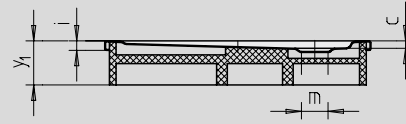

# ARRONDO

- quad shower tray with minimalist contours
- generous standing area with lots of room to move when showering
- space-saving shape
- 55 cm radius
- made of KALDEWEI steel enamel
- flush-fitting recessed waste cover  
(only in combination with the KA 90 waste fittings)

Similar illustration

Modell	Combined Tray & Waste depth				Waste fitting depth			
	870	872	871	873	870	872	871	873
KA 90	105	105	145	145	81	81	81	81
KA 90 extra flat	94	94	134	134	70	70	70	70
KA 90 ultra flat	85	85	125	125	61	61	61	61
KA 90 vertical	49	49	49	49	81	81	81	81

See page 291.

Illustration shows Model 871 with support

Illustration shows Model 870 with support

Model No.	870	872	871	873	
External length	a	900	1000	900	1000 mm
External width	b	900	1000	900	1000 mm
Depth	c	25	25	65	65 mm
Corner dimension - external length	d <sub>3</sub>	1254	1395	1254	1395 mm
Corner dimension - external width	e	1035	1177	1035	1177 mm
Corner dimension - internal length	h	1023	1164	1023	1164 mm
Height of rim	i	32	32	32	32 mm
Distance bath edge to centre of drain hole	k	190	190	190	190 mm
Diameter of drain hole	m	90	90	90	90 mm
Radius	o	550	550	550	550 mm
Side length	p	350	450	350	450 mm
Width of rim	s	65	65	65	65 mm
Corner dimension - internal width	w	855	996	855	996 mm
Height with support	y <sub>1</sub>	120	120	160	160 mm
Weight of the enamelled shower tray in kg		20	25	21	26
Anti-slip		Ø 435	Ø 588	Ø 435	Ø 588 mm

Subject to technical alterations, tolerances and errors. Similar illustration.

**KALDEWEI**