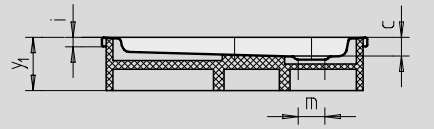

Similar illustration

Modell	Combined Tray & Waste depth				Waste fitting depth			
	870	872	871	873	870	872	871	873
KA 90	105	105	145	145	81	81	81	81
KA 90 extra flat	94	94	134	134	70	70	70	70
KA 90 ultra flat	85	85	125	125	61	61	61	61
KA 90 vertical	49	49	49	49	81	81	81	81

See page 291.

Illustration shows Model 871 with support

Illustration shows Model 870 with support

Model No.	870	872	871	873	
External length	a	900	1000	900	1000 mm
External width	b	900	1000	900	1000 mm
Depth	c	25	25	65	65 mm
Corner dimension - external length	d <sub>3</sub>	1254	1395	1254	1395 mm
Corner dimension - external width	e	1035	1177	1035	1177 mm
Corner dimension - internal length	h	1023	1164	1023	1164 mm
Height of rim	i	32	32	32	32 mm
Distance bath edge to centre of drain hole	k	190	190	190	190 mm
Diameter of drain hole	m	90	90	90	90 mm
Radius	o	550	550	550	550 mm
Side length	p	350	450	350	450 mm
Width of rim	s	65	65	65	65 mm
Corner dimension - internal width	w	855	996	855	996 mm
Height with support	y <sub>1</sub>	120	120	160	160 mm
Weight of the enamelled shower tray in kg		20	25	21	26
Anti-slip		Ø 435	Ø 588	Ø 435	Ø 588 mm