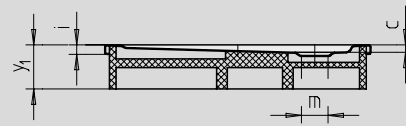

Similar illustration

Modell	Combined Tray & Waste depth				Waste fitting depth			
	870	872	871	873	870	872	871	873
KA 90	105	105	145	145	81	81	81	81
KA 90 extra flat	94	94	134	134	70	70	70	70
KA 90 ultra flat	85	85	125	125	61	61	61	61
KA 90 vertical	49	49	49	49	81	81	81	81

See page 291.

Illustration shows Model 871 with support

Illustration shows Model 870 with support

Model No.	870	872	871	873	
External length	a	900	1000	900	1000 mm
External width	b	900	1000	900	1000 mm
Depth	c	25	25	65	65 mm
Corner dimension - external length	d <sub>3</sub>	1254	1395	1254	1395 mm
Corner dimension - external width	e	1035	1177	1035	1177 mm
Corner dimension - internal length	h	1023	1164	1023	1164 mm
Height of rim	i	32	32	32	32 mm
Distance bath edge to centre of drain hole	k	190	190	190	190 mm
Diameter of drain hole	m	90	90	90	90 mm
Radius	o	550	550	550	550 mm
Side length	p	350	450	350	450 mm
Width of rim	s	65	65	65	65 mm
Corner dimension - internal width	w	855	996	855	996 mm
Height with support	y <sub>1</sub>	120	120	160	160 mm
Weight of the enamelled shower tray in kg		20	25	21	26
Anti-slip		Ø 435	Ø 588	Ø 435	Ø 588 mm