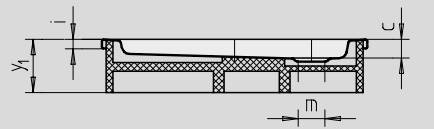

Similar illustration

Modell	Combined Tray & Waste depth				Waste fitting depth			
	870	872	871	873	870	872	871	873
KA 90	105	105	145	145	81	81	81	81
KA 90 extra flat	94	94	134	134	70	70	70	70
KA 90 ultra flat	85	85	125	125	61	61	61	61
KA 90 vertical	49	49	49	49	81	81	81	81

See page 291.

Illustration shows Model 871 with support

Illustration shows Model 870 with support

Model No.	870	872	871	873	
External length	a	900	1000	900	1000 mm
External width	b	900	1000	900	1000 mm
Depth	c	25	25	65	65 mm
Corner dimension - external length	d <sub>3</sub>	1254	1395	1254	1395 mm
Corner dimension - external width	e	1035	1177	1035	1177 mm
Corner dimension - internal length	h	1023	1164	1023	1164 mm
Height of rim	i	32	32	32	32 mm
Distance bath edge to centre of drain hole	k	190	190	190	190 mm
Diameter of drain hole	m	90	90	90	90 mm
Radius	o	550	550	550	550 mm
Side length	p	350	450	350	450 mm
Width of rim	s	65	65	65	65 mm
Corner dimension - internal width	w	855	996	855	996 mm
Height with support	y <sub>1</sub>	120	120	160	160 mm
Weight of the enamelled shower tray in kg		20	25	21	26
Anti-slip		Ø 435	Ø 588	Ø 435	Ø 588 mm

Subject to technical alterations, tolerances and errors. Similar illustration.

**KALDEWEI**