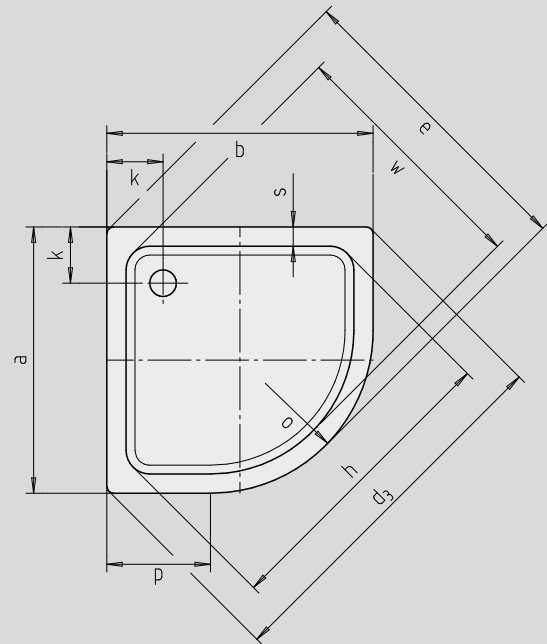

# ARRONDO

- quad shower tray with minimalist contours
- generous standing area with lots of room to move when showering
- space-saving shape
- 55 cm radius
- made of KALDEWEI steel enamel
- flush-fitting recessed waste cover  
(only in combination with the KA 90 waste fittings)

Similar illustration

Modell	Combined Tray & Waste depth				Waste fitting depth			
	870	872	871	873	870	872	871	873
KA 90	105	105	145	145	81	81	81	81
KA 90 extra flat	94	94	134	134	70	70	70	70
KA 90 ultra flat	85	85	125	125	61	61	61	61
KA 90 vertical	49	49	49	49	81	81	81	81

See page 291.

Illustration shows Model 871 with support

Illustration shows Model 870 with support

Model No.	870	872	871	873	
External length	a	900	1000	900	1000 mm
External width	b	900	1000	900	1000 mm
Depth	c	25	25	65	65 mm
Corner dimension - external length	d <sub>3</sub>	1254	1395	1254	1395 mm
Corner dimension - external width	e	1035	1177	1035	1177 mm
Corner dimension - internal length	h	1023	1164	1023	1164 mm
Height of rim	i	32	32	32	32 mm
Distance bath edge to centre of drain hole	k	190	190	190	190 mm
Diameter of drain hole	m	90	90	90	90 mm
Radius	o	550	550	550	550 mm
Side length	p	350	450	350	450 mm
Width of rim	s	65	65	65	65 mm
Corner dimension - internal width	w	855	996	855	996 mm
Height with support	y <sub>1</sub>	120	120	160	160 mm
Weight of the enamelled shower tray in kg		20	25	21	26
Anti-slip		Ø 435	Ø 588	Ø 435	Ø 588 mm