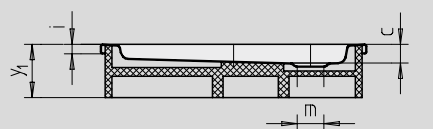

Similar illustration

| Modell | Combined Tray & Waste depth | | | | Waste fitting depth | | | |
|------------------|-----------------------------|-----|-----|-----|---------------------|-----|-----|-----|
| | 870 | 872 | 871 | 873 | 870 | 872 | 871 | 873 |
| KA 90 | 105 | 105 | 145 | 145 | 81 | 81 | 81 | 81 |
| KA 90 extra flat | 94 | 94 | 134 | 134 | 70 | 70 | 70 | 70 |
| KA 90 ultra flat | 85 | 85 | 125 | 125 | 61 | 61 | 61 | 61 |
| KA 90 vertical | 49 | 49 | 49 | 49 | 81 | 81 | 81 | 81 |

See page 291.

Illustration shows Model 871 with support

Illustration shows Model 870 with support

| Model No. | 870 | 872 | 871 | 873 | |
|--|----------------|-------|-------|-------|----------|
| External length | a | 900 | 1000 | 900 | 1000 mm |
| External width | b | 900 | 1000 | 900 | 1000 mm |
| Depth | c | 25 | 25 | 65 | 65 mm |
| Corner dimension - external length | d ₃ | 1254 | 1395 | 1254 | 1395 mm |
| Corner dimension - external width | e | 1035 | 1177 | 1035 | 1177 mm |
| Corner dimension - internal length | h | 1023 | 1164 | 1023 | 1164 mm |
| Height of rim | i | 32 | 32 | 32 | 32 mm |
| Distance bath edge to centre of drain hole | k | 190 | 190 | 190 | 190 mm |
| Diameter of drain hole | m | 90 | 90 | 90 | 90 mm |
| Radius | o | 550 | 550 | 550 | 550 mm |
| Side length | p | 350 | 450 | 350 | 450 mm |
| Width of rim | s | 65 | 65 | 65 | 65 mm |
| Corner dimension - internal width | w | 855 | 996 | 855 | 996 mm |
| Height with support | y ₁ | 120 | 120 | 160 | 160 mm |
| Weight of the enamelled shower tray in kg | | 20 | 25 | 21 | 26 |
| Anti-slip | | Ø 435 | Ø 588 | Ø 435 | Ø 588 mm |