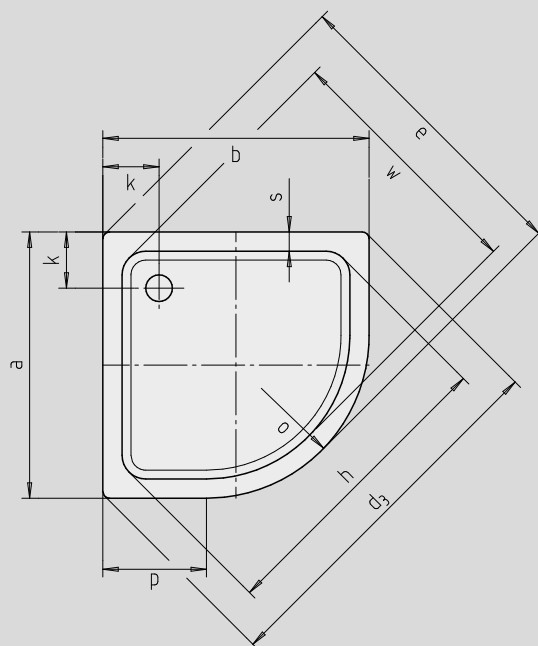

ARRONDO

- quad shower tray with minimalist contours
- generous standing area with lots of room to move when showering
- space-saving shape
- 55 cm radius
- made of KALDEWEI steel enamel
- flush-fitting recessed waste cover
(only in combination with the KA 90 waste fittings)

Similar illustration

| Modell | Combined Tray & Waste depth | | | | Waste fitting depth | | | |
|------------------|-----------------------------|-----|-----|-----|---------------------|-----|-----|-----|
| | 870 | 872 | 871 | 873 | 870 | 872 | 871 | 873 |
| KA 90 | 105 | 105 | 145 | 145 | 81 | 81 | 81 | 81 |
| KA 90 extra flat | 94 | 94 | 134 | 134 | 70 | 70 | 70 | 70 |
| KA 90 ultra flat | 85 | 85 | 125 | 125 | 61 | 61 | 61 | 61 |
| KA 90 vertical | 49 | 49 | 49 | 49 | 81 | 81 | 81 | 81 |

See page 291.

Illustration shows Model 871 with support

Illustration shows Model 870 with support

| Model No. | 870 | 872 | 871 | 873 | |
|--|----------------|-------|-------|-------|----------|
| External length | a | 900 | 1000 | 900 | 1000 mm |
| External width | b | 900 | 1000 | 900 | 1000 mm |
| Depth | c | 25 | 25 | 65 | 65 mm |
| Corner dimension - external length | d ₃ | 1254 | 1395 | 1254 | 1395 mm |
| Corner dimension - external width | e | 1035 | 1177 | 1035 | 1177 mm |
| Corner dimension - internal length | h | 1023 | 1164 | 1023 | 1164 mm |
| Height of rim | i | 32 | 32 | 32 | 32 mm |
| Distance bath edge to centre of drain hole | k | 190 | 190 | 190 | 190 mm |
| Diameter of drain hole | m | 90 | 90 | 90 | 90 mm |
| Radius | o | 550 | 550 | 550 | 550 mm |
| Side length | p | 350 | 450 | 350 | 450 mm |
| Width of rim | s | 65 | 65 | 65 | 65 mm |
| Corner dimension - internal width | w | 855 | 996 | 855 | 996 mm |
| Height with support | y ₁ | 120 | 120 | 160 | 160 mm |
| Weight of the enamelled shower tray in kg | | 20 | 25 | 21 | 26 |
| Anti-slip | | Ø 435 | Ø 588 | Ø 435 | Ø 588 mm |