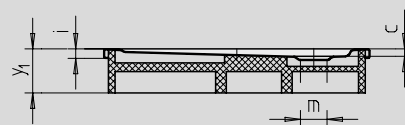

ARRONDO

- quad shower tray with minimalist contours
- generous standing area with lots of room to move when showering
- space-saving shape
- 55 cm radius
- made of KALDEWEI steel enamel
- flush-fitting recessed waste cover
(only in combination with the KA 90 waste fittings)

Similar illustration

| Modell | Combined Tray & Waste depth | | | | Waste fitting depth | | | |
|------------------|-----------------------------|-----|-----|-----|---------------------|-----|-----|-----|
| | 870 | 872 | 871 | 873 | 870 | 872 | 871 | 873 |
| KA 90 | 105 | 105 | 145 | 145 | 81 | 81 | 81 | 81 |
| KA 90 extra flat | 94 | 94 | 134 | 134 | 70 | 70 | 70 | 70 |
| KA 90 ultra flat | 85 | 85 | 125 | 125 | 61 | 61 | 61 | 61 |
| KA 90 vertical | 49 | 49 | 49 | 49 | 81 | 81 | 81 | 81 |

See page 291.

Illustration shows Model 871 with support

Illustration shows Model 870 with support

| Model No. | 870 | 872 | 871 | 873 | |
|--|----------------|-------|-------|-------|----------|
| External length | a | 900 | 1000 | 900 | 1000 mm |
| External width | b | 900 | 1000 | 900 | 1000 mm |
| Depth | c | 25 | 25 | 65 | 65 mm |
| Corner dimension - external length | d ₃ | 1254 | 1395 | 1254 | 1395 mm |
| Corner dimension - external width | e | 1035 | 1177 | 1035 | 1177 mm |
| Corner dimension - internal length | h | 1023 | 1164 | 1023 | 1164 mm |
| Height of rim | i | 32 | 32 | 32 | 32 mm |
| Distance bath edge to centre of drain hole | k | 190 | 190 | 190 | 190 mm |
| Diameter of drain hole | m | 90 | 90 | 90 | 90 mm |
| Radius | o | 550 | 550 | 550 | 550 mm |
| Side length | p | 350 | 450 | 350 | 450 mm |
| Width of rim | s | 65 | 65 | 65 | 65 mm |
| Corner dimension - internal width | w | 855 | 996 | 855 | 996 mm |
| Height with support | y ₁ | 120 | 120 | 160 | 160 mm |
| Weight of the enamelled shower tray in kg | | 20 | 25 | 21 | 26 |
| Anti-slip | | Ø 435 | Ø 588 | Ø 435 | Ø 588 mm |