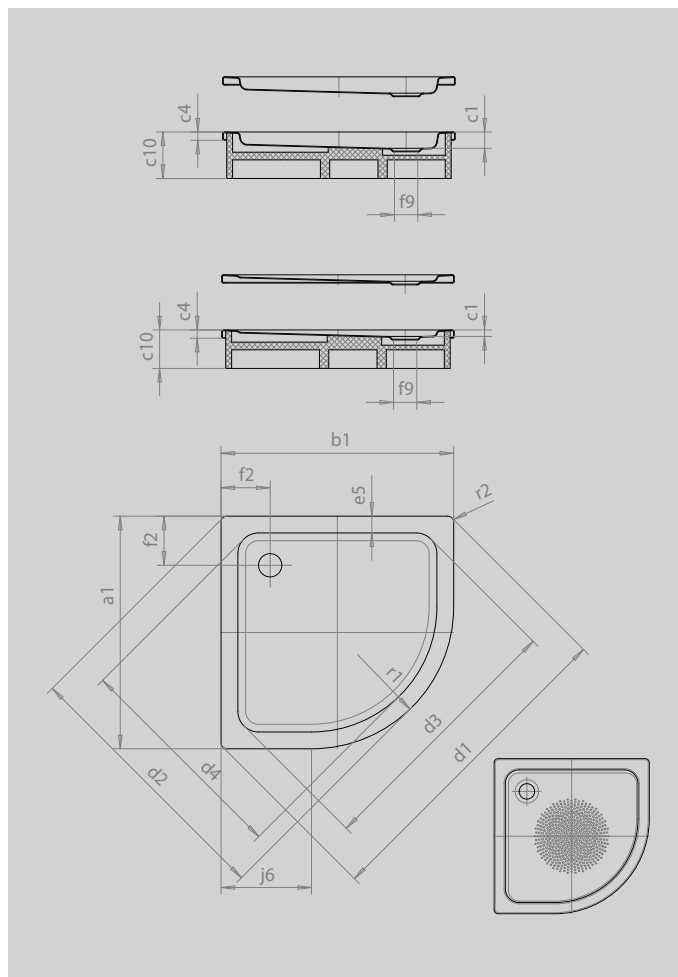

ARRONDO

- quad shower tray with minimalist contours
- generous standing area with lots of room to move when showering
- space-saving shape
- 55 cm radius
- made of KALDEWEI steel enamel
- flush-fitting recessed waste cover (only in combination with the KA 90 waste fittings)

Similar illustration

Model		873
External length	a_1	1000 mm
External width	b_1	1000 mm
Depth inside	c_1	65 mm
Height of rim	c_4	32 mm
Height with low-profile support	c_{16}	49 mm
Width across corners - external length	d_1	1395 mm
Width across corners - external width	d_2	1177 mm
Width across corners - internal length	d_3	1164 mm
Width across corners - internal width	d_4	996 mm
Width of rim	e_5	65 mm
Distance bath edge to centre of waste hole	f_2	190 mm
Diameter of waste hole	f_9	Ø 90 mm
Side length	j_6	450 mm
External radius	r_1	550 mm
External radius	r_2	23 mm
Net weight		25 kg
Diameter of anti-slip		Ø 588 mm