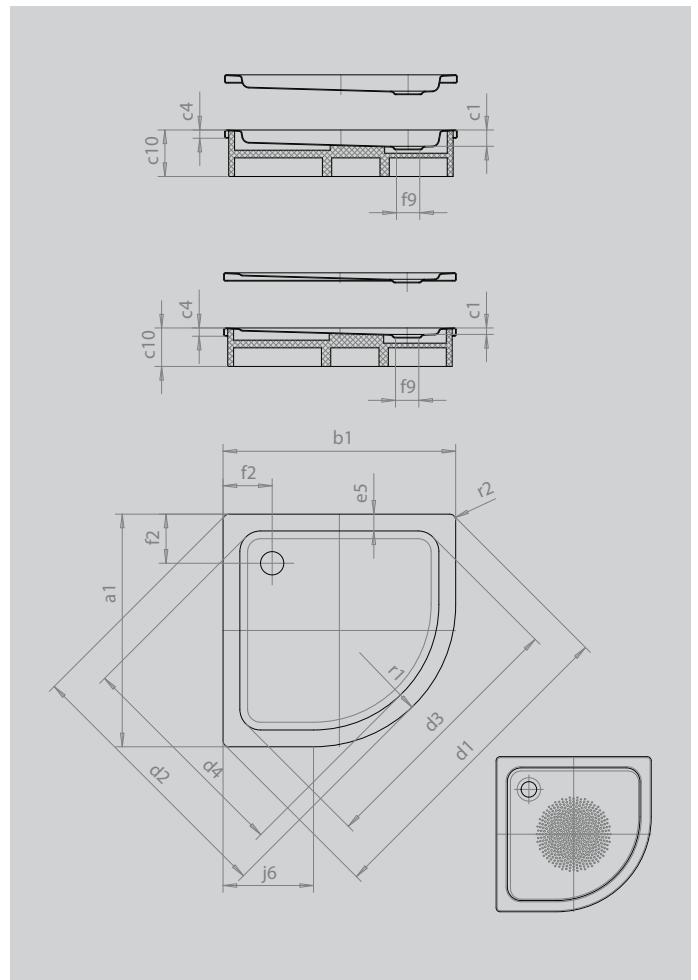

ARRONDO

- quad shower tray with minimalist contours
- generous standing area with lots of room to move when showering
- space-saving shape
- 55 cm radius
- made of KALDEWEI steel enamel
- flush-fitting recessed waste cover (only in combination with the KA 90 waste fittings)

Similar illustration

Model		872
External length	a_1	1000 mm
External width	b_1	1000 mm
Depth inside	c_1	25 mm
Height of rim	c_4	32 mm
Height with low-profile support	c_{16}	49 mm
Width across corners - external length	d_1	1395 mm
Width across corners - external width	d_2	1177 mm
Width across corners - internal length	d_3	1164 mm
Width across corners - internal width	d_4	996 mm
Width of rim	e_5	65 mm
Distance bath edge to centre of waste hole	f_2	190 mm
Diameter of waste hole	f_9	Ø 90 mm
Side length	j_6	450 mm
External radius	r_1	550 mm
External radius	r_2	23 mm
Net weight		24 kg
Diameter of anti-slip		Ø 588 mm