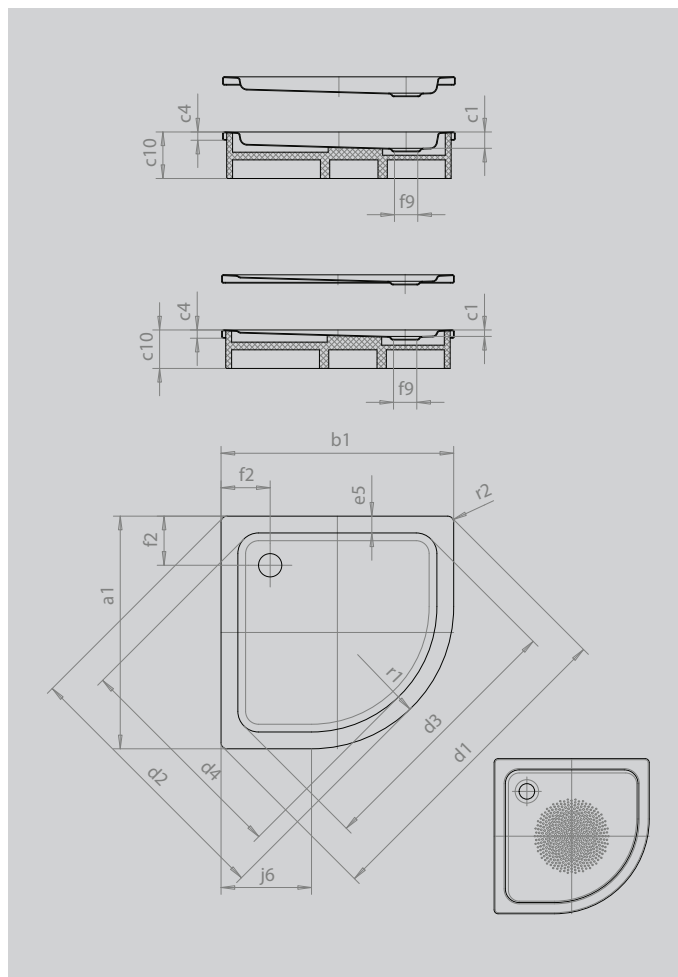

ARRONDO

- quad shower tray with minimalist contours
- generous standing area with lots of room to move when showering
- space-saving shape
- 55 cm radius
- made of KALDEWEI steel enamel
- flush-fitting recessed waste cover (only in combination with the KA 90 waste fittings)

Similar illustration

Model		871
External length	a_1	900 mm
External width	b_1	900 mm
Depth inside	c_1	65 mm
Height of rim	c_4	32 mm
Height with support	c_{10}	160 mm
Height with low-profile support	c_{16}	49 mm
Width across corners - external length	d_1	1254 mm
Width across corners - external width	d_2	1035 mm
Width across corners - internal length	d_3	1023 mm
Width across corners - internal width	d_4	855 mm
Width of rim	e_5	65 mm
Distance bath edge to centre of waste hole	f_2	190 mm
Diameter of waste hole	f_9	Ø 90 mm
Side length	j_6	350 mm
External radius	r_1	550 mm
External radius	r_2	23 mm
Net weight		22 kg
Diameter of anti-slip		Ø 435 mm