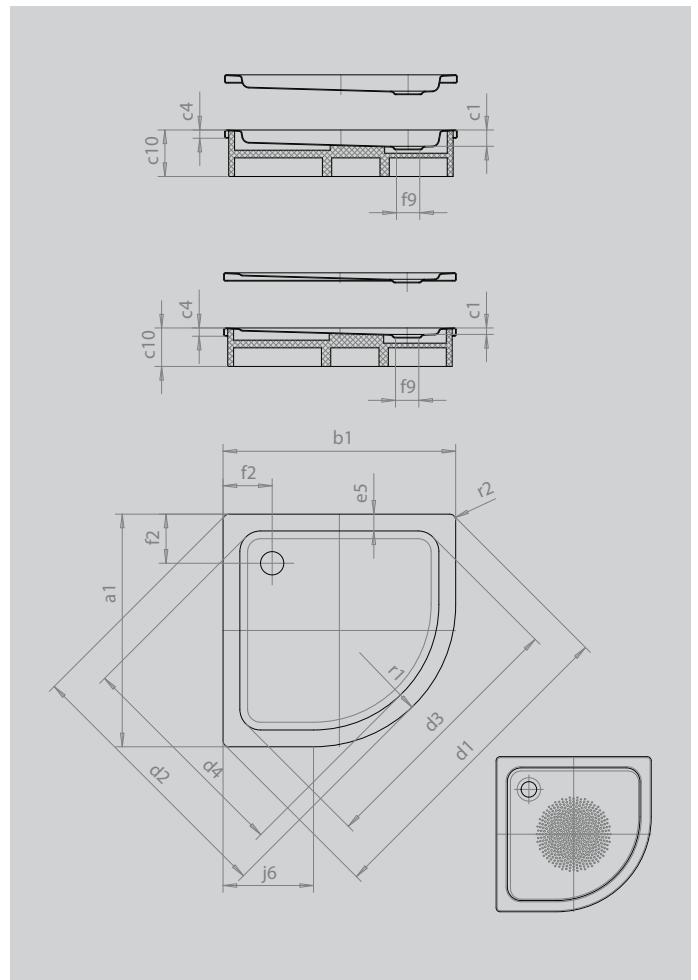

# ARRONDO

- quad shower tray with minimalist contours
- generous standing area with lots of room to move when showering
- space-saving shape
- 55 cm radius
- made of KALDEWEI steel enamel
- flush-fitting recessed waste cover (only in combination with the KA 90 waste fittings)

Similar illustration

Model		870
External length	$a_1$	900 mm
External width	$b_1$	900 mm
Depth inside	$c_1$	25 mm
Height of rim	$c_4$	32 mm
Height with support	$c_{10}$	120 mm
Height with low-profile support	$c_{16}$	49 mm
Width across corners - external length	$d_1$	1254 mm
Width across corners - external width	$d_2$	1035 mm
Width across corners - internal length	$d_3$	1023 mm
Width across corners - internal width	$d_4$	855 mm
Width of rim	$e_5$	65 mm
Distance bath edge to centre of waste hole	$f_2$	190 mm
Diameter of waste hole	$f_9$	Ø 90 mm
Side length	$j_6$	350 mm
External radius	$r_1$	550 mm
External radius	$r_2$	23 mm
Net weight		21 kg
Diameter of anti-slip		Ø 435 mm