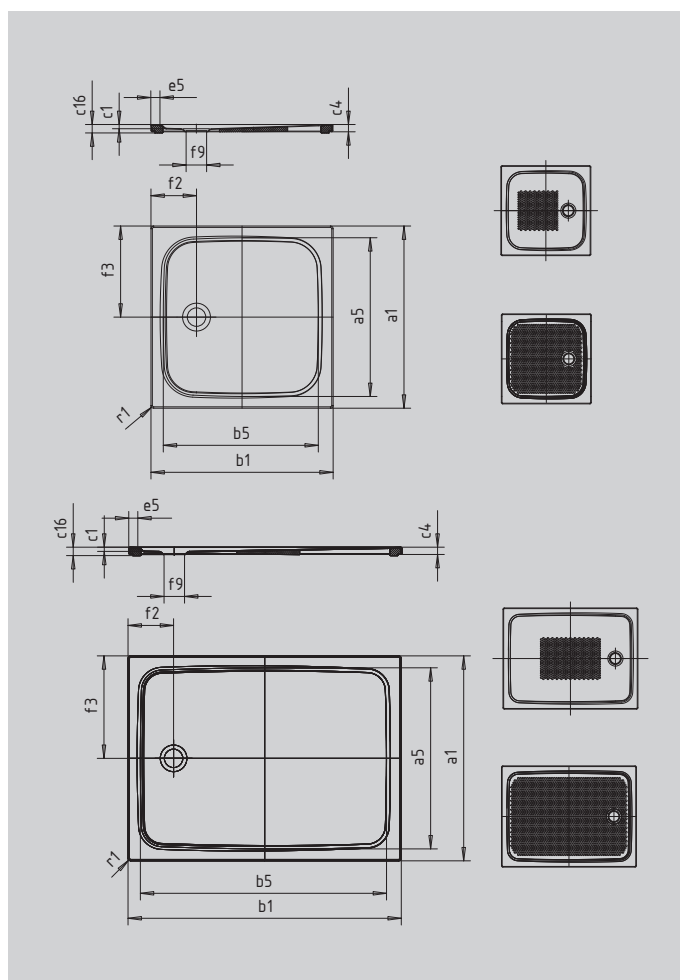

CAYONOPLAN WITH LOW PROFILE SUPPORT

- floor-level shower
- classic design with inner contour
- perfect match for the CAYONO model range
- large standing area with central waste at short side
- made of KALDEWEI steel enamel

Similar illustration

SECURE⁺

Model		2263
External length	a_1	900 mm
Internal length	a_5	790 mm
External width	b_1	1200 mm
Internal width	b_5	1090 mm
Depth inside	c_1	18 mm
Height of rim	c_4	32 mm
Height with low-profile support	c_{16}	37 mm
Width of rim	e_5	50 mm
Diameter of waste hole	f_9	Ø90 mm
Distance bath edge to centre of waste hole	f_2, f_3	200; 450 mm
External radius	r_1	12 mm
Net weight		28 kg
Anti-slip		375 x 535 mm
Full anti-slip		695 x 1035 mm
SECURE PLUS		full base