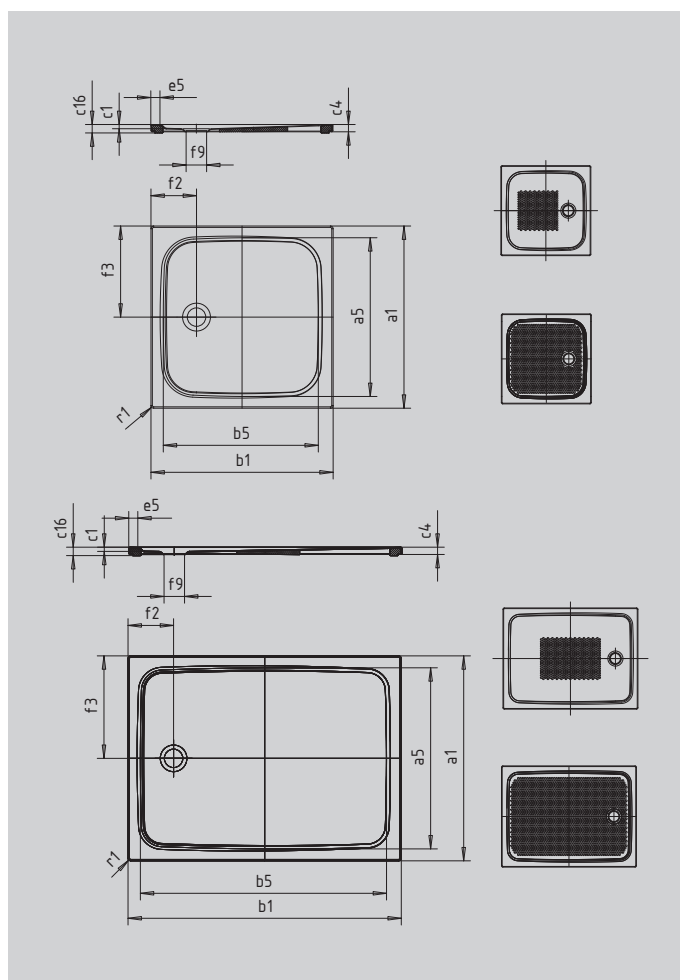

CAYONOPLAN WITH LOW PROFILE SUPPORT

- floor-level shower
- classic design with inner contour
- perfect match for the CAYONO model range
- large standing area with central waste at short side
- made of KALDEWEI steel enamel

Similar illustration

SECURE⁺

Model		2253
External length	a_1	750 mm
Internal length	a_5	640 mm
External width	b_1	900 mm
Internal width	b_5	790 mm
Depth inside	c_1	18 mm
Height of rim	c_4	32 mm
Height with low-profile support	c_{16}	37 mm
Width of rim	e_5	50 mm
Diameter of waste hole	f_9	Ø90 mm
Distance bath edge to centre of waste hole	$f_2; f_3$	200; 375 mm
External radius	r_1	12 mm
Net weight		18 kg
Anti-slip		375 x 535 mm
Full anti-slip		575 x 835 mm
SECURE PLUS		full base