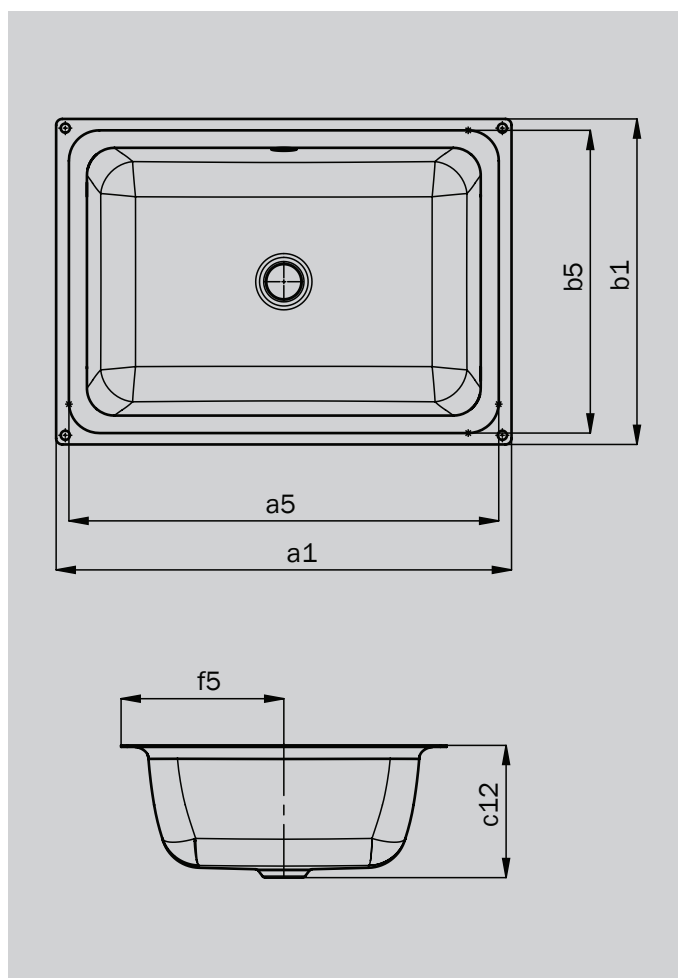

CAYONO UNDERCOUNTER WASHBASIN

- Comfortable spaciousness thanks to the generous interior depth
- Puristic design completed by softly curved surfaces
- Generous radii make cleaning particularly easy
- Elegant solution - overflow cover outside the visible area
- made of KALDEWEI steel enamel

Similar illustration

Model		3190
External length	a_1	596 mm
Internal length	a_5	562 mm
External width	b_1	426 mm
Internal width	b_5	396 mm
Distance basin surface to bottom edge of waste hole	c_{12}	173 mm
Distance rear edge to centre of waste hole	f_5	213 mm
Net weight		8 kg