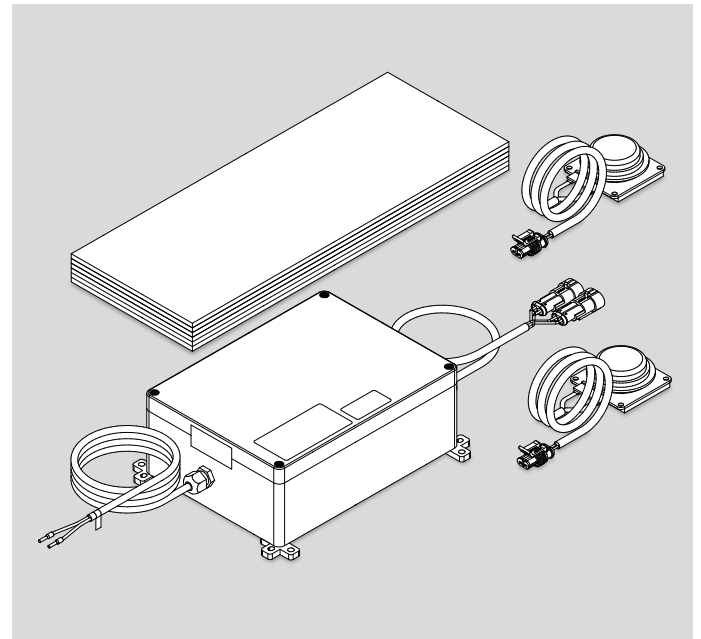

SOUND WAVE

- Innovative sound audio system
- Bath acts as sound box
- Good audio quality due to perfectly tuned technology
- Extraordinary sound above and under water
- Immersive musical experience
- Very easy to operate using your Bluetooth® -enabled device
- Perfect for the family. Wireless connection for up to 8 devices
- Operation via Bluetooth®.

The SOUND WAVE complies with Bluetooth® specification 2.1. The system supports the following profiles: Advanced Audio Distribution (A2DP) 1.0 and Audio/Video Remote Control (AVRCP) 1.0, and the protocols SBC (Subband Coding) and aptX®

- Sound Wave automatically switches to stand by after disconnection
- Only suitable for KALDEWEI baths