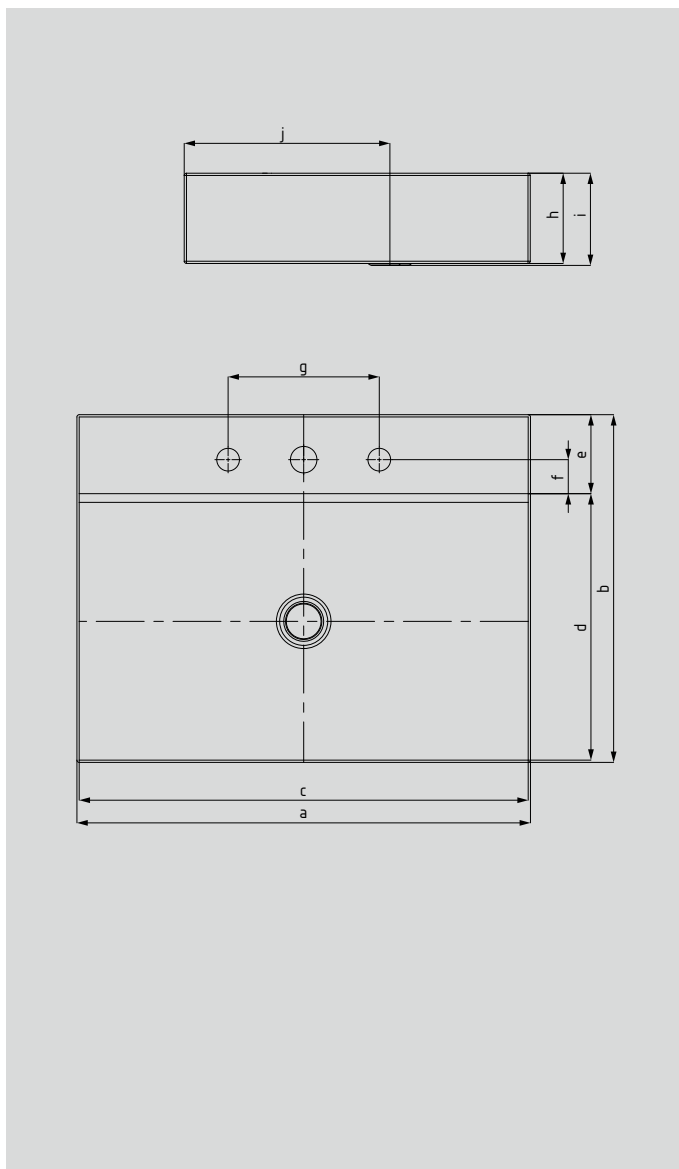

# SILENIO COUNTERTOP WASHBASIN

(HEIGHT OF RIM 120 MM)

- fluid and sensually modern design all at once
- optimum comfort through generous dimensioning of the washbasin
- soft, organic interior shape
- geometry allows fittings with short spout leaving ample space for washing
- together with the SILENIO bath and SCONA shower surface, they form a perfect bathroom fitted out entirely with steel enamel
- designed by Anke Salomon

Model No.		inch	mm	inch	mm	inch	mm
		3042	3042	3043	3043	3049	3049
External length	a	23.62	600	35.43	900	47.24	1200
External width	b	18.11	460	18.11	460	18.11	460
Internal length	c	23.39	594	35.20	894	47.01	1194
Internal width	d	13.88	352.5	13.88	352.5	13.88	352.5
Depth of tap deck	e	4.11	104.5	4.11	104.5	4.11	104.5
Distance tap holes to edge	f	1.77	45	1.77	45	1.77	45
Distance of outer tap holes (3 tap holes)	g	7.87	200	7.87	200	7.87	200
Height of rim	h	4.72	120	4.72	120	4.72	120
Distance basin surface to bottom edge of waste hole	i	4.84	123	4.84	123	4.84	123
Distance rear edge to centre of waste hole	j	10.76	273.4	10.76	273.4	10.76	273.4
Weight of the enamelled washbasin in lbs		27.91		37.70		34.88	