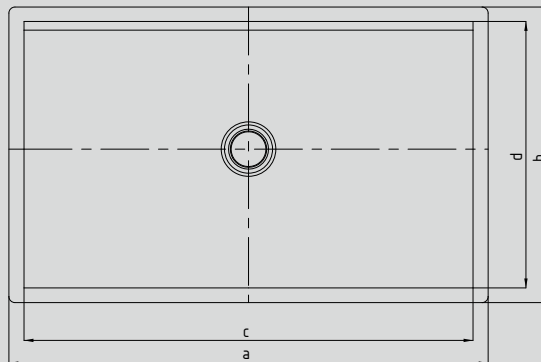

SILENIO UNDERCOUNTER WASHBASIN

- fluid and sensually modern design all at once
- optimum comfort through generous dimensioning of the washbasin
- soft, organic interior shape
- geometry allows fittings with short spout leaving ample space for washing
- together with the SILENIO bath and SCONA shower surface, they form a perfect bathroom fitted out entirely with steel enamel
- designed by Anke Salomon

| Model No. | | inch | | mm | |
|---|---|-------|-------|-------|-------|
| | | 3047 | 3047 | 3048 | 3048 |
| External length | a | 24.96 | 634 | 36.77 | 934 |
| External width | b | 15.39 | 391 | 15.39 | 391 |
| Internal length | c | 23.39 | 594 | 35.20 | 894 |
| Internal width | d | 13.88 | 352.5 | 13.88 | 352.5 |
| Distance basin surface to bottom edge of waste hole | i | 4.84 | 123 | 4.84 | 123 |
| Distance rear edge to centre of waste hole | j | 7.40 | 188 | 7.40 | 188 |
| Weight of the enamelled washbasin in lbs | | 11.51 | | 17.64 | |