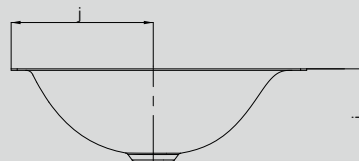

SILENIO UNDERCOUNTER WASHBASIN

- fluid and sensually modern design all at once
- optimum comfort through generous dimensioning of the washbasin
- soft, organic interior shape
- geometry allows fittings with short spout leaving ample space for washing
- together with the SILENIO bath and SCONA shower surface, they form a perfect bathroom fitted out entirely with steel enamel
- designed by Anke Salomon

| Model No. | | inch | | mm | |
|---|---|-------|-------|-------|-------|
| | | 3047 | 3047 | 3048 | 3048 |
| External length | a | 24.96 | 634 | 36.77 | 934 |
| External width | b | 15.39 | 391 | 15.39 | 391 |
| Internal length | c | 23.39 | 594 | 35.20 | 894 |
| Internal width | d | 13.88 | 352.5 | 13.88 | 352.5 |
| Distance basin surface to bottom edge of waste hole | i | 4.84 | 123 | 4.84 | 123 |
| Distance rear edge to centre of waste hole | j | 7.40 | 188 | 7.40 | 188 |
| Weight of the enamelled washbasin in lbs | | 11.51 | | 17.64 | |