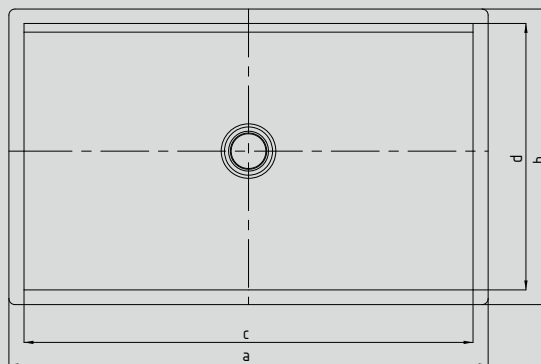

# SILENIO UNDERCOUNTER WASHBASIN

- fluid and sensually modern design all at once
- optimum comfort through generous dimensioning of the washbasin
- soft, organic interior shape
- geometry allows fittings with short spout leaving ample space for washing
- together with the SILENIO bath and SCONA shower surface, they form a perfect bathroom fitted out entirely with steel enamel
- designed by Anke Salomon

Model No.		inch		mm	
		3047	3047	3048	3048
External length	a	24.96	634	36.77	934
External width	b	15.39	391	15.39	391
Internal length	c	23.39	594	35.20	894
Internal width	d	13.88	352.5	13.88	352.5
Distance basin surface to bottom edge of waste hole	i	4.84	123	4.84	123
Distance rear edge to centre of waste hole	j	7.40	188	7.40	188
Weight of the enamelled washbasin in lbs		11.51		17.64	