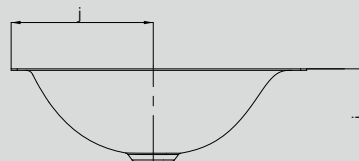

# SILENIO UNDERCOUNTER WASHBASIN

- fluid and sensually modern design all at once
- optimum comfort through generous dimensioning of the washbasin
- soft, organic interior shape
- geometry allows fittings with short spout leaving ample space for washing
- together with the SILENIO bath and SCONA shower surface, they form a perfect bathroom fitted out entirely with steel enamel
- designed by Anke Salomon

Model No.		inch		mm	
		3047	3047	3048	3048
External length	a	24.96	634	36.77	934
External width	b	15.39	391	15.39	391
Internal length	c	23.39	594	35.20	894
Internal width	d	13.88	352.5	13.88	352.5
Distance basin surface to bottom edge of waste hole	i	4.84	123	4.84	123
Distance rear edge to centre of waste hole	j	7.40	188	7.40	188
Weight of the enamelled washbasin in lbs		11.51		17.64	