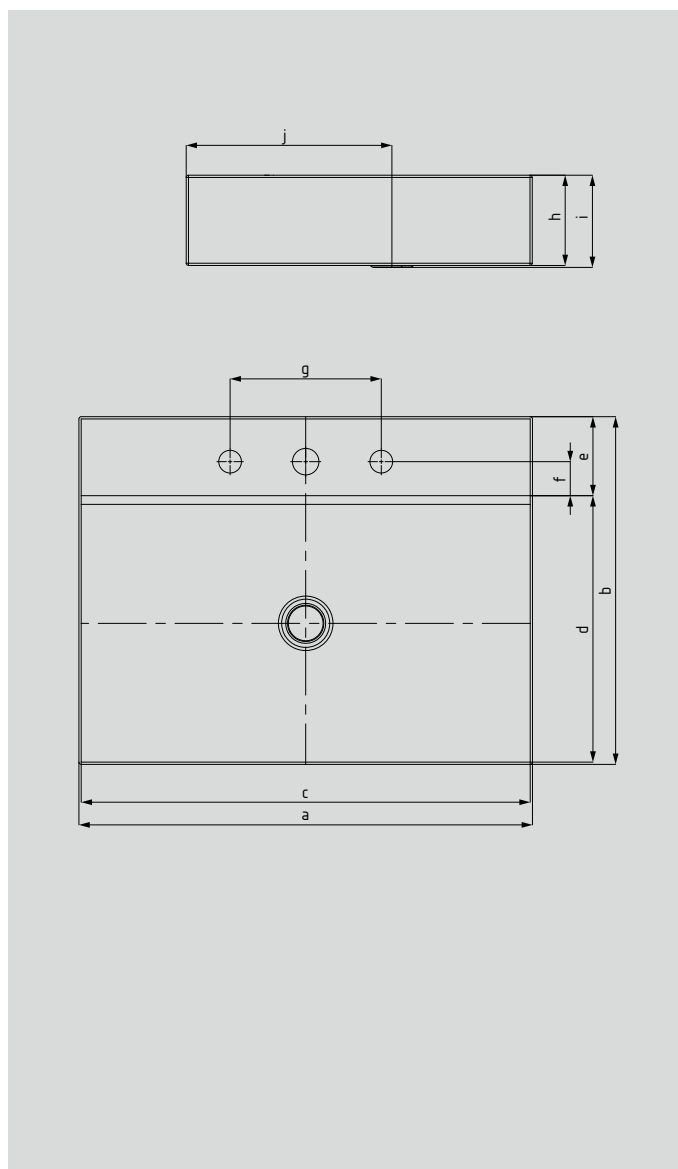

# SILENIO COUNTERTOP WASHBASIN

(HEIGHT OF RIM 120 MM)

- fluid and sensually modern design all at once
- optimum comfort through generous dimensioning of the washbasin
- soft, organic interior shape
- geometry allows fittings with short spout leaving ample space for washing
- together with the SILENIO bath and SCONA shower surface, they form a perfect bathroom fitted out entirely with steel enamel
- designed by Anke Salomon

Model No.		inch	mm	inch	mm	inch	mm
		3042	3042	3043	3043	3049	3049
External length	a	23.62	600	35.43	900	47.24	1200
External width	b	18.11	460	18.11	460	18.11	460
Internal length	c	23.39	594	35.20	894	47.01	1194
Internal width	d	13.88	352.5	13.88	352.5	13.88	352.5
Depth of tap deck	e	4.11	104.5	4.11	104.5	4.11	104.5
Distance tap holes to edge	f	1.77	45	1.77	45	1.77	45
Distance of outer tap holes (3 tap holes)	g	7.87	200	7.87	200	7.87	200
Height of rim	h	4.72	120	4.72	120	4.72	120
Distance basin surface to bottom edge of waste hole	i	4.84	123	4.84	123	4.84	123
Distance rear edge to centre of waste hole	j	10.76	273.4	10.76	273.4	10.76	273.4
Weight of the enamelled washbasin in lbs		27.91		37.70		34.88	