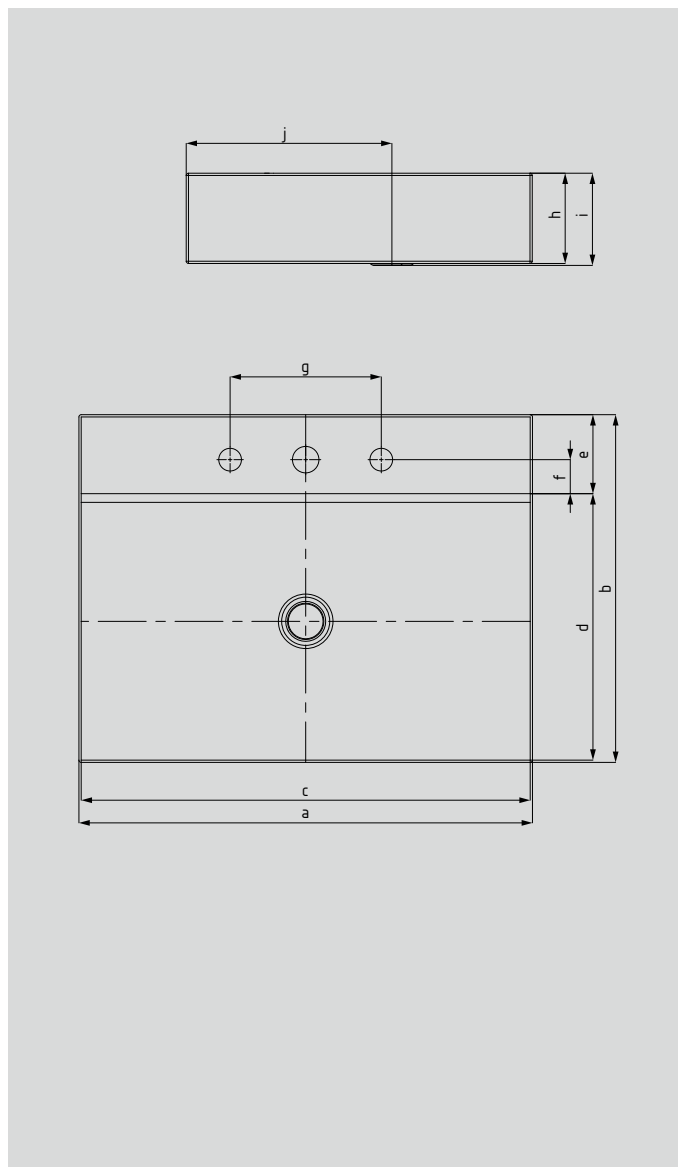

SILENIO COUNTERTOP WASHBASIN

(HEIGHT OF RIM 120 MM)

- fluid and sensually modern design all at once
- optimum comfort through generous dimensioning of the washbasin
- soft, organic interior shape
- geometry allows fittings with short spout leaving ample space for washing
- together with the SILENIO bath and SCONA shower surface, they form a perfect bathroom fitted out entirely with steel enamel
- designed by Anke Salomon

Model No.		inch	mm	inch	mm	inch	mm
		3042	3042	3043	3043	3049	3049
External length	a	23.62	600	35.43	900	47.24	1200
External width	b	18.11	460	18.11	460	18.11	460
Internal length	c	23.39	594	35.20	894	47.01	1194
Internal width	d	13.88	352.5	13.88	352.5	13.88	352.5
Depth of tap deck	e	4.11	104.5	4.11	104.5	4.11	104.5
Distance tap holes to edge	f	1.77	45	1.77	45	1.77	45
Distance of outer tap holes (3 tap holes)	g	7.87	200	7.87	200	7.87	200
Height of rim	h	4.72	120	4.72	120	4.72	120
Distance basin surface to bottom edge of waste hole	i	4.84	123	4.84	123	4.84	123
Distance rear edge to centre of waste hole	j	10.76	273.4	10.76	273.4	10.76	273.4
Weight of the enamelled washbasin in lbs		27.91		37.70		34.88	