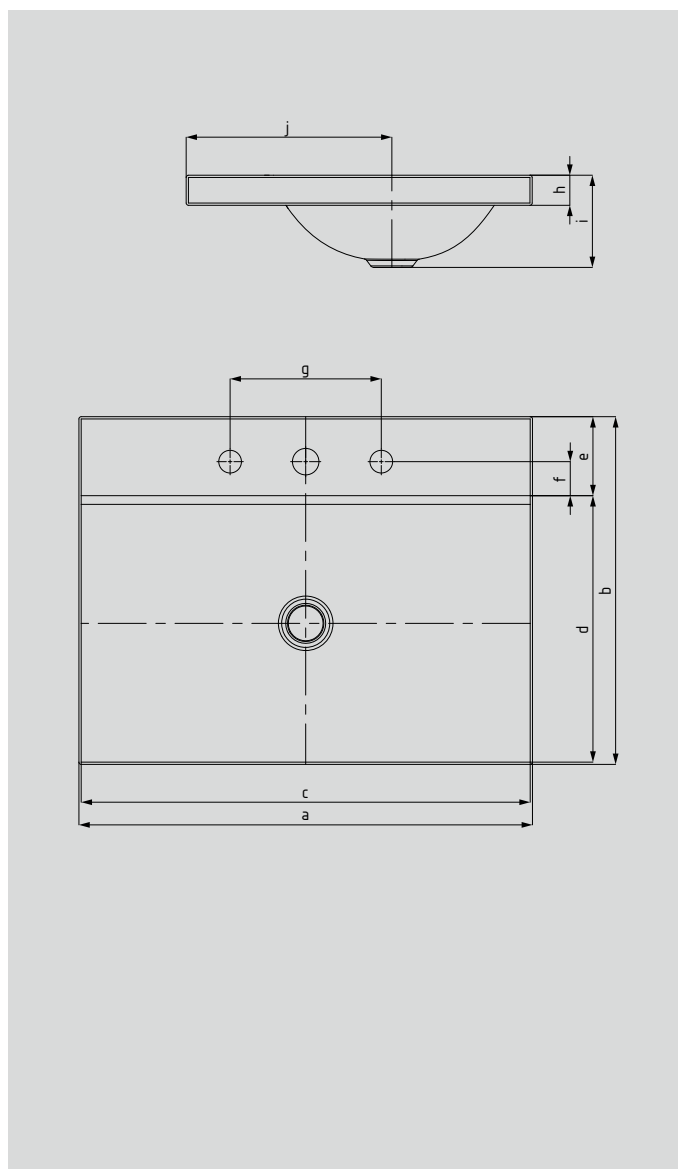

SILENIO INSET COUNTERTOP WASHBASIN

(HEIGHT OF RIM 40 MM)

- fluid and sensually modern design all at once
- optimum comfort through generous dimensioning of the washbasin
- soft, organic interior shape
- geometry allows fittings with short spout leaving ample space for washing
- together with the SILENIO bath and SCONA shower surface, they form a perfect bathroom fitted out entirely with steel enamel
- designed by Anke Salomon

		inch	mm	inch	mm
Model No.		3040	3040	3041	3041
External length	a	23.62	600	35.43	900
External width	b	18.11	460	18.11	460
Internal length	c	23.39	594	35.20	894
Internal width	d	13.88	352.5	13.88	352.5
Depth of tap deck	e	4.11	104.5	4.11	104.5
Distance tap holes to edge	f	1.77	45	1.77	45
Distance of outer tap holes (3 tap holes)	g	7.87	200	7.87	200
Height of rim	h	1.57	40	1.57	40
Distance basin surface to bottom edge of waste hole	i	4.84	123	4.84	123
Distance rear edge to centre of waste hole	j	10.76	273.4	10.76	273.4
Weight of the enamelled washbasin in lbs		16.76		23.66	