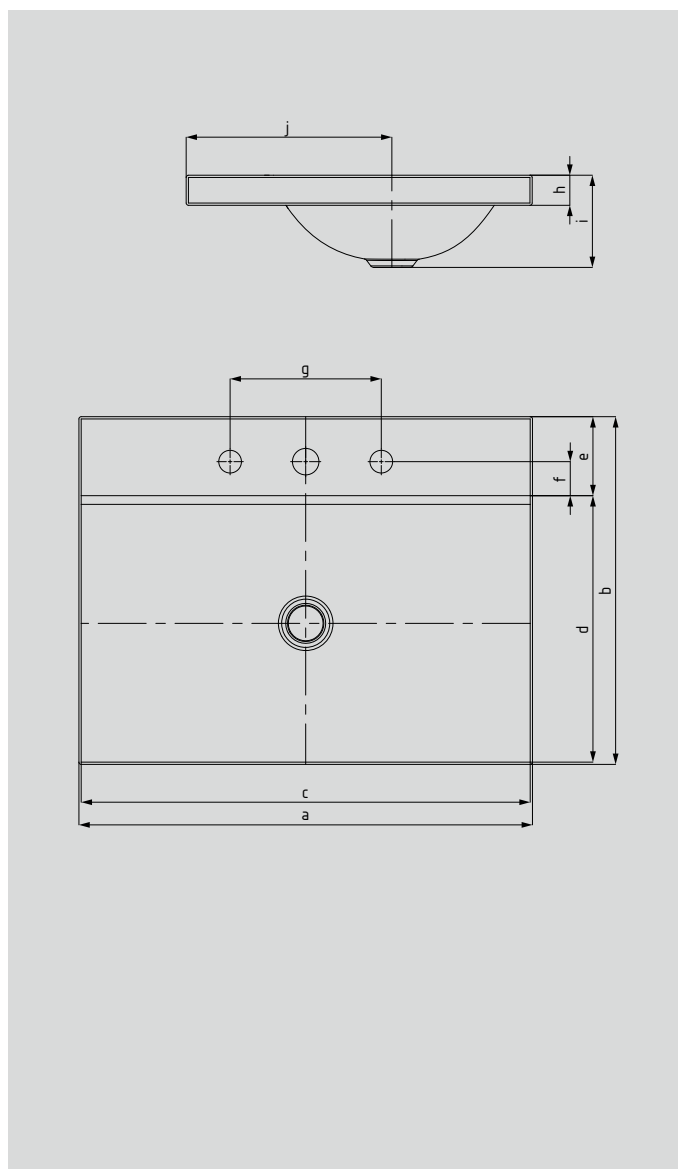

# SILENIO INSET COUNTERTOP WASHBASIN

(HEIGHT OF RIM 40 MM)

- fluid and sensually modern design all at once
- optimum comfort through generous dimensioning of the washbasin
- soft, organic interior shape
- geometry allows fittings with short spout leaving ample space for washing
- together with the SILENIO bath and SCONA shower surface, they form a perfect bathroom fitted out entirely with steel enamel
- designed by Anke Salomon

		inch	mm	inch	mm
<b>Model No.</b>		<b>3040</b>	<b>3040</b>	<b>3041</b>	<b>3041</b>
External length	a	23.62	600	35.43	900
External width	b	18.11	460	18.11	460
Internal length	c	23.39	594	35.20	894
Internal width	d	13.88	352.5	13.88	352.5
Depth of tap deck	e	4.11	104.5	4.11	104.5
Distance tap holes to edge	f	1.77	45	1.77	45
Distance of outer tap holes (3 tap holes)	g	7.87	200	7.87	200
Height of rim	h	1.57	40	1.57	40
Distance basin surface to bottom edge of waste hole	i	4.84	123	4.84	123
Distance rear edge to centre of waste hole	j	10.76	273.4	10.76	273.4
Weight of the enamelled washbasin in lbs		16.76		23.66	