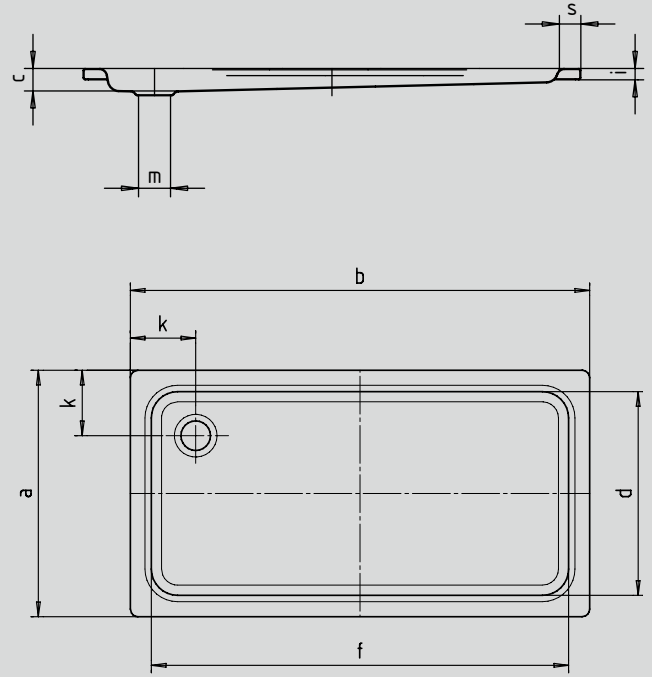

DUSCHPLAN XXL

- generous dimensions ideal for showering with a friend
- a classic among shower trays
- modern, clear design only 2.56 inch deep
- made of KALDEWEI steel enamel
- IAPMO
- ASME A112.19.1
- CSA B45.2
- ASTM F-462
- ICC / ANSI A117.1 (ADA): Model No. 427

Illustration shows Model 427

Model No.		inch		mm		inch		mm		inch		mm	
		423	423	425	425	427	427	424	424	426	426		
External length	a	27.56	700	29.53	750	39.37	1000	27.56	700	29.53	750		
External width	b	55.12	1400	55.12	1400	55.12	1400	66.93	1700	66.93	1700		
Depth	c	2.56	65	2.56	65	2.56	65	2.56	65	2.56	65		
Internal length	d	22.44	570	24.41	620	34.25	870	22.44	570	26.38	670		
Internal width	f	50.00	1270	50.00	1270	50.00	1270	61.81	1570	61.81	1570		
Height of rim	i	1.26	32	1.26	32	1.26	32	1.26	32	1.26	32		
Distance tray edge to centre of drain hole	k	7.87	200	7.87	200	7.87	200	7.87	200	7.87	200		
Diameter of drain hole	m	3.54	90	3.54	90	3.54	90	3.54	90	3.54	90		
Width of rim	s	2.56	65	2.56	65	2.56	65	2.56	65	2.56	65		
Weight of the enamelled shower tray in lbs		59.52		63.93		83.77		72.75		77.16			