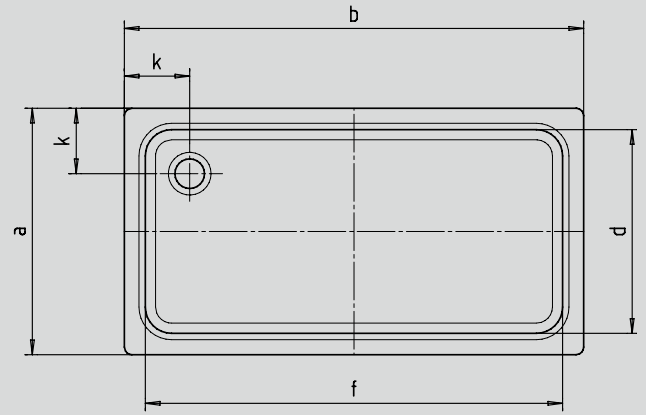

DUSCHPLAN XXL

- generous dimensions ideal for showering with a friend
- a classic among shower trays
- modern, clear design only 2.56 inch deep
- made of KALDEWEI steel enamel
- IAPMO
- ASME A112.19.1
- CSA B45.2
- ASTM F-462
- ICC / ANSI A117.1 (ADA): Model No. 427

Model No.		inch		mm		inch		mm		inch		mm	
		423	423	425	425	427	427	424	424	426	426		
External length	a	27.56	700	29.53	750	39.37	1000	27.56	700	29.53	750		
External width	b	55.12	1400	55.12	1400	55.12	1400	66.93	1700	66.93	1700		
Depth	c	2.56	65	2.56	65	2.56	65	2.56	65	2.56	65		
Internal length	d	22.44	570	24.41	620	34.25	870	22.44	570	26.38	670		
Internal width	f	50.00	1270	50.00	1270	50.00	1270	61.81	1570	61.81	1570		
Height of rim	i	1.26	32	1.26	32	1.26	32	1.26	32	1.26	32		
Distance tray edge to centre of drain hole	k	7.87	200	7.87	200	7.87	200	7.87	200	7.87	200		
Diameter of drain hole	m	3.54	90	3.54	90	3.54	90	3.54	90	3.54	90		
Width of rim	s	2.56	65	2.56	65	2.56	65	2.56	65	2.56	65		
Weight of the enamelled shower tray in lbs		59.52		63.93		83.77		72.75		77.16			