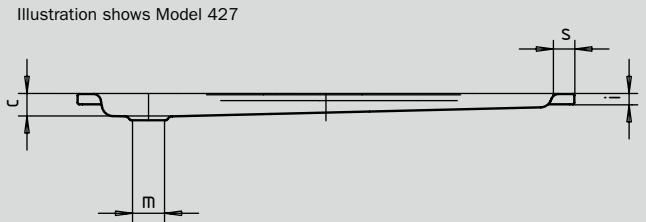

DUSCHPLAN XXL

- generous dimensions ideal for showering with a friend
- a classic among shower trays
- modern, clear design only 2.56 inch deep
- made of KALDEWEI steel enamel
- IAPMO
- ASME A112.19.1
- CSA B45.2
- ASTM F-462
- ICC / ANSI A117.1 (ADA): Model No. 427

Model No.		inch		mm		inch		mm		inch		mm	
		423	423	425	425	427	427	424	424	426	426		
External length	a	27.56	700	29.53	750	39.37	1000	27.56	700	29.53	750		
External width	b	55.12	1400	55.12	1400	55.12	1400	66.93	1700	66.93	1700		
Depth	c	2.56	65	2.56	65	2.56	65	2.56	65	2.56	65		
Internal length	d	22.44	570	24.41	620	34.25	870	22.44	570	26.38	670		
Internal width	f	50.00	1270	50.00	1270	50.00	1270	61.81	1570	61.81	1570		
Height of rim	i	1.26	32	1.26	32	1.26	32	1.26	32	1.26	32		
Distance tray edge to centre of drain hole	k	7.87	200	7.87	200	7.87	200	7.87	200	7.87	200		
Diameter of drain hole	m	3.54	90	3.54	90	3.54	90	3.54	90	3.54	90		
Width of rim	s	2.56	65	2.56	65	2.56	65	2.56	65	2.56	65		
Weight of the enamelled shower tray in lbs		59.52		63.93		83.77		72.75		77.16			