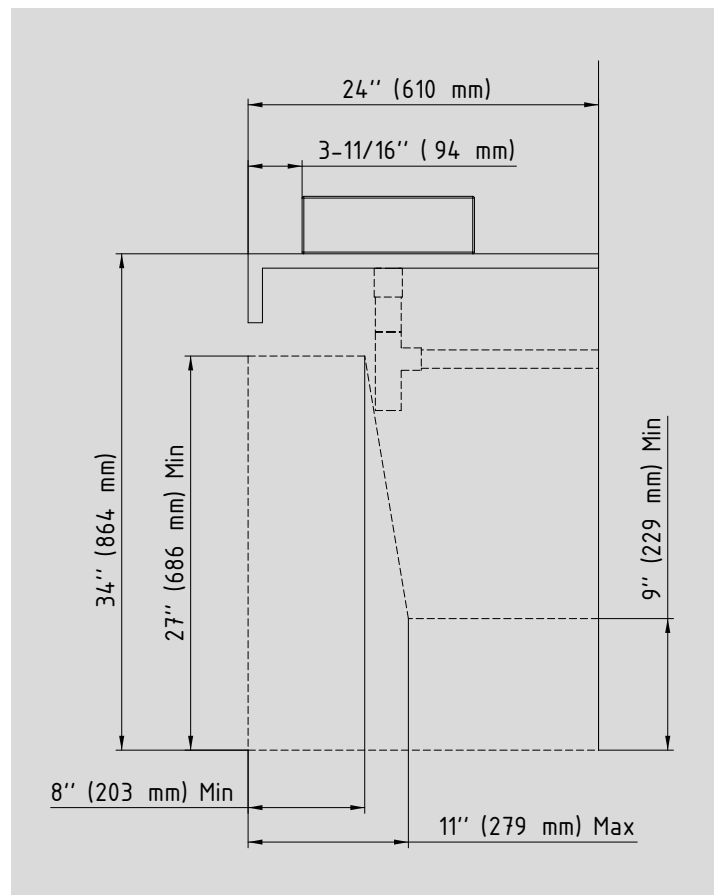

RECOMMENDED ADA INSTALLATION FOR PURO HANDBASIN

- elegant rectangular washbasin in a classically minimalist design
- reduced precise edges
- very generous interior dimensions
- clean and timeless lines – immortalised in long-lasting KALDEWEI steel enamel
- harmonises perfectly with the PURO bath series
- designed by Anke Salomon

countertop handbasin:
3166-9

Model meets ADA guidelines when installed according to recommended ADA installation.