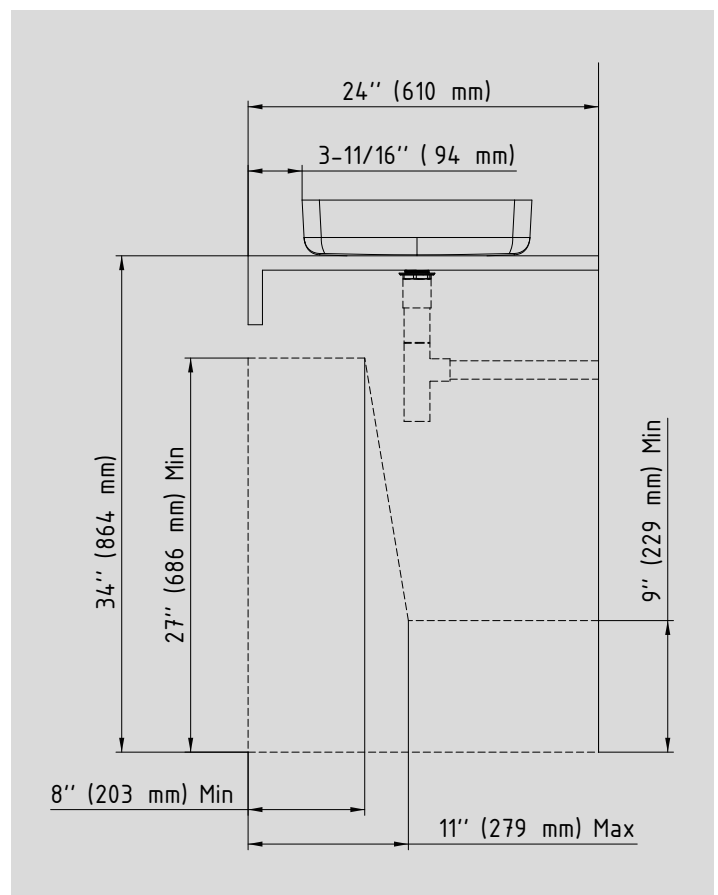

RECOMMENDED ADA INSTALLATION FOR MIENA WASHBASINS SQUARE

- premium products redefine the concept of sophisticated minimalism
- versatile combination with bathtubs and shower surfaces designed for a “perfect match”
- iconic in bathroom design: ideal for combination with elegant fittings
- made of KALDEWEI steel enamel– resilient and durable material matched perfectly to the design
- designed by Anke Salomon

washbowl square:

3184-9

3185-9

Models meet ADA guidelines when installed according to recommended ADA installation.