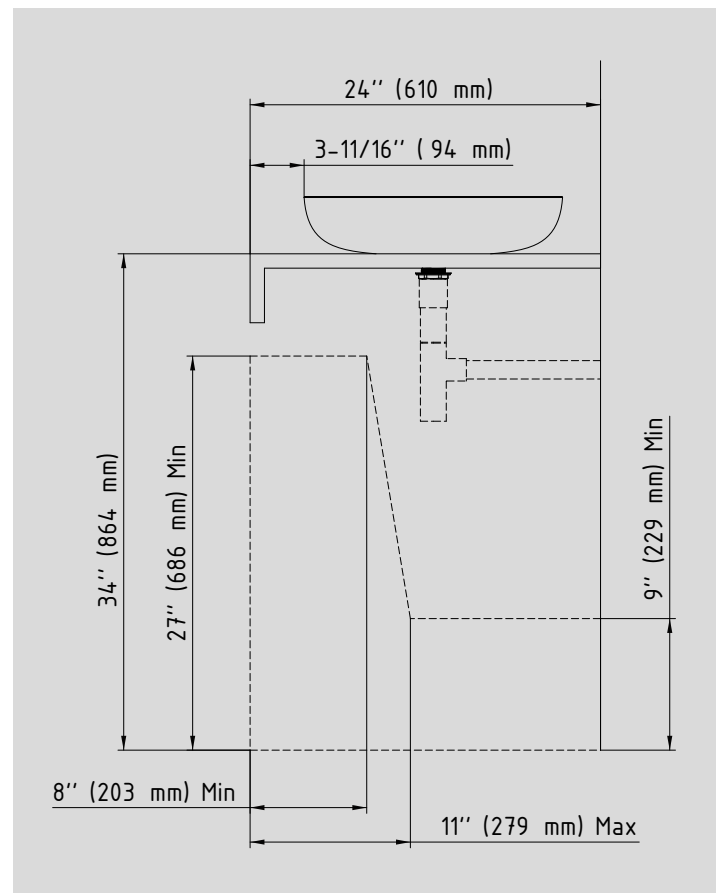

RECOMMENDED ADA INSTALLATION FOR MIENA WASHBASINS ROUND

- premium products redefine the concept of sophisticated minimalism
- versatile combination with bathtubs and shower surfaces designed for a “perfect match”
- iconic in bathroom design: ideal for combination with elegant fittings
- made of KALDEWEI steel enamel– resilient and durable material matched perfectly to the design
- designed by Anke Salomon

washbowl round:

3180-9

3181-9

Models meet ADA guidelines when installed according to recommended ADA installation.