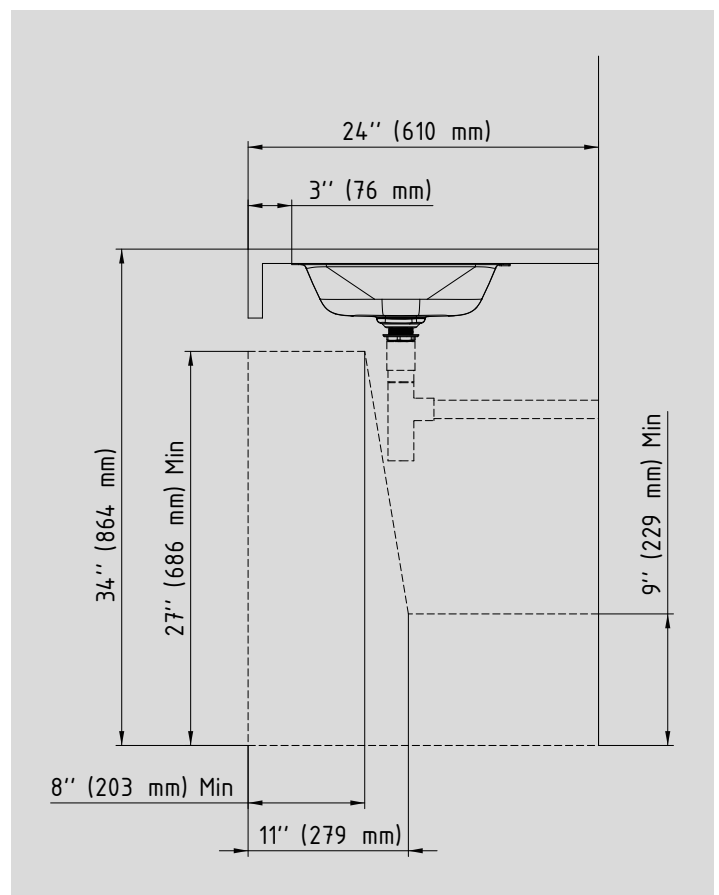

RECOMMENDED ADA INSTALLATION FOR CONO UNDERCOUNTER WASHBASINS

- washbasin with premium character exudes elegance and harmony
- optimally integrated enamelled waste accentuates the underlying geometry of the washbasin
- unusually generous rim provides space for fittings or individual accessories
- perfectly complements the CONO range

undercounter washbasin:

3078-9

3087-9

3088-9

Models meet ADA guidelines when installed according to recommended ADA installation.