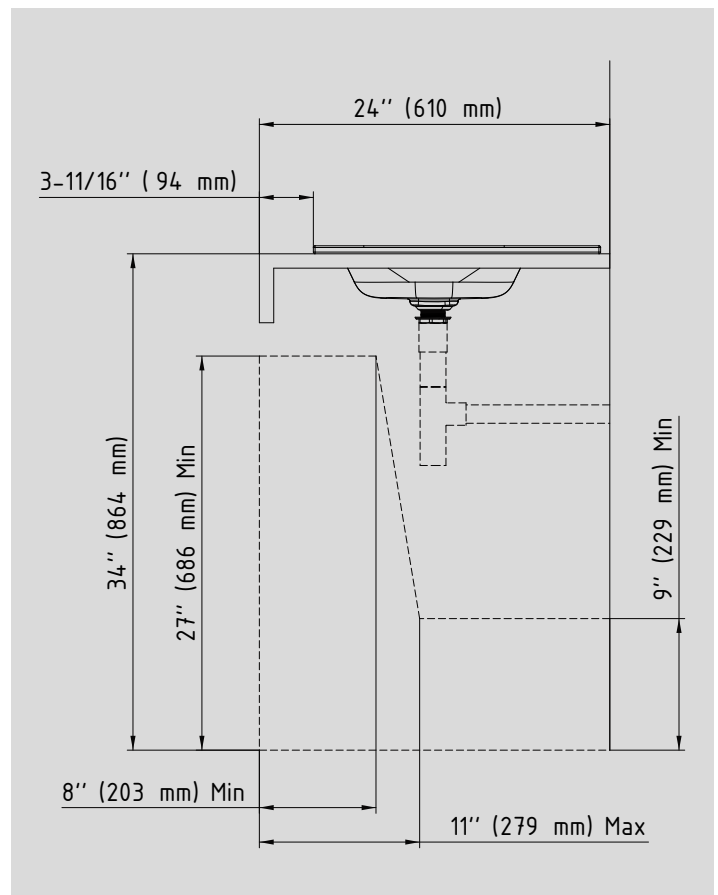

RECOMMENDED ADA INSTALLATION FOR CONO WASHBASINS

- washbasin with premium character exudes elegance and harmony
- optimally integrated enamelled waste accentuates the underlying geometry of the washbasin
- unusually generous rim provides space for fittings or individual accessories
- perfectly complements the CONO range

built-in washbasin:

3075-9
3080-9
3081-9

inset countertop washbasin:

3076-9
3083-9
3084-9

countertop washbasin:

3077-9
3085-9
3086-9

Models meet ADA guidelines when installed according to recommended ADA installation.