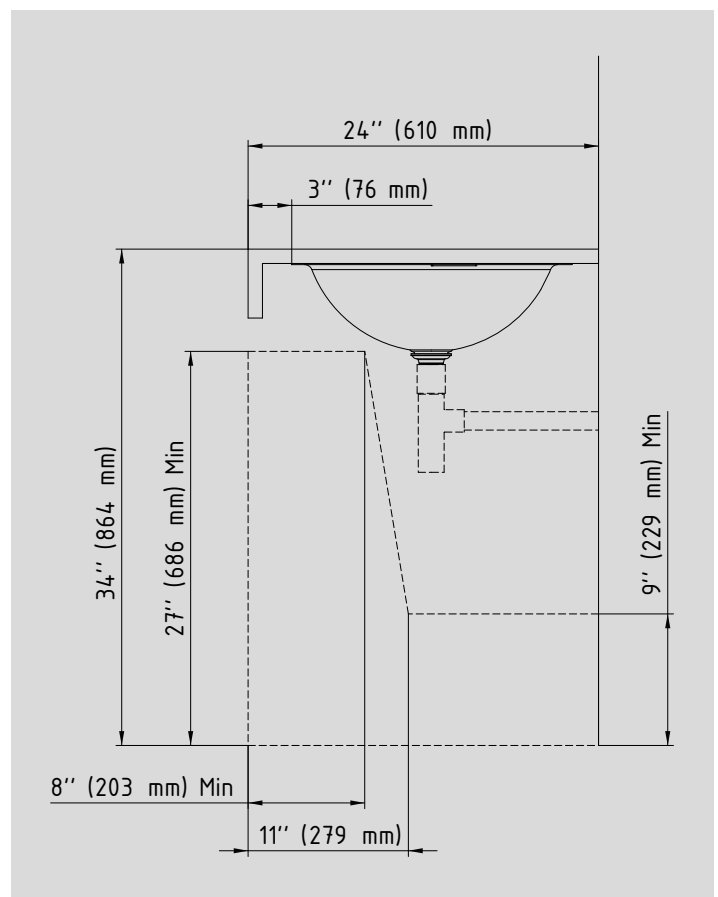

RECOMMENDED ADA INSTALLATION FOR CLASSIC UNDERCOUNTER WASHBASINS

- elegant and timeless design
- flowing interior shape allows simple and effective unity with your chosen vanity unit or console
- maximised space is achieved for your bathroom accessories and fittings
- perfect match with CLASSIC range
- made of KALDEWEI steel enamel

undercounter washbasin:

3183-9a

3182-9a

Models meet ADA guidelines when installed according to recommended ADA installation.