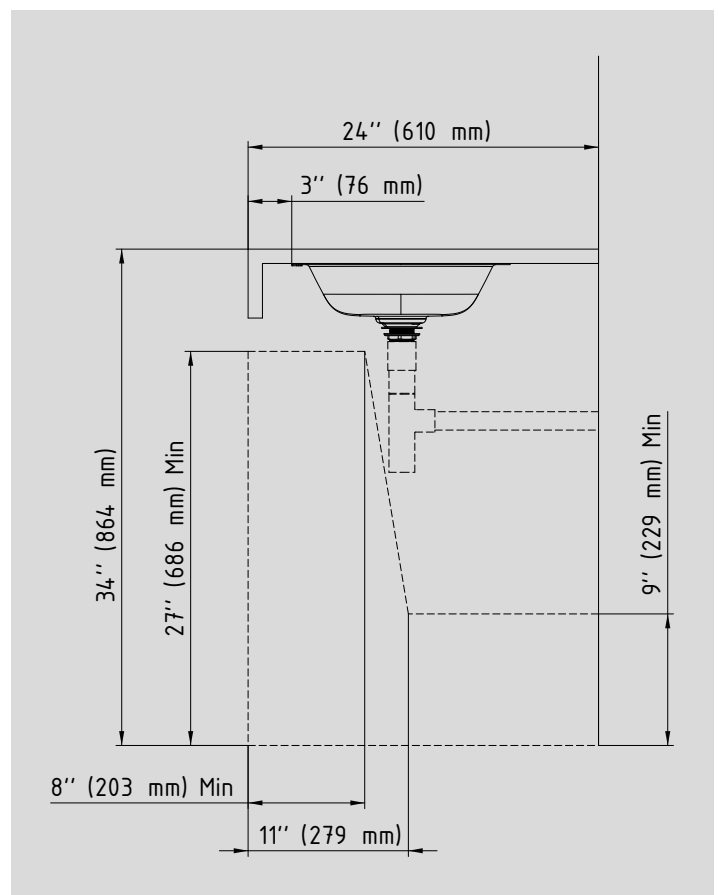

## RECOMMENDED ADA INSTALLATION FOR CENTRO UNDERCOUNTER WASHBASINS

- fusion of minimalism and simple elegance
- luxurious look – integrates perfectly both in modern and traditional bathroom settings
- circle taken as the basic shape echoes in the perfectly integrated enamelled waste
- washbasin surrounded with ample space for individual accessories
- matching counterpart to the CENTRO bath
- designed by Anke Salomon

undercounter washbasin:

3059-9

3060-9

Models meet ADA guidelines when installed according to recommended ADA installation.