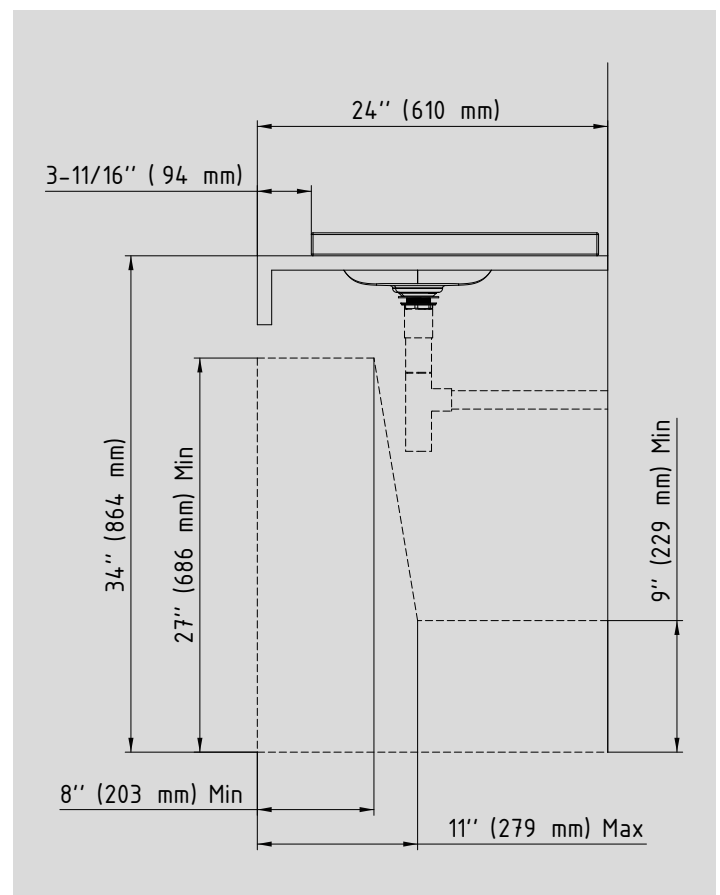

RECOMMENDED ADA INSTALLATION FOR CENTRO WASHBASINS

- fusion of minimalism and simple elegance
- luxurious look – integrates perfectly both in modern and traditional bathroom settings
- circle taken as the basic shape echoes in the perfectly integrated enamelled waste
- washbasin surrounded with ample space for individual accessories
- matching counterpart to the CENTRO bath
- designed by Anke Salomon

inset countertop washbasin:

3055-9

3056-9

countertop washbasin:

3057-9

3058-9

Models meet ADA guidelines when installed according to recommended ADA installation.