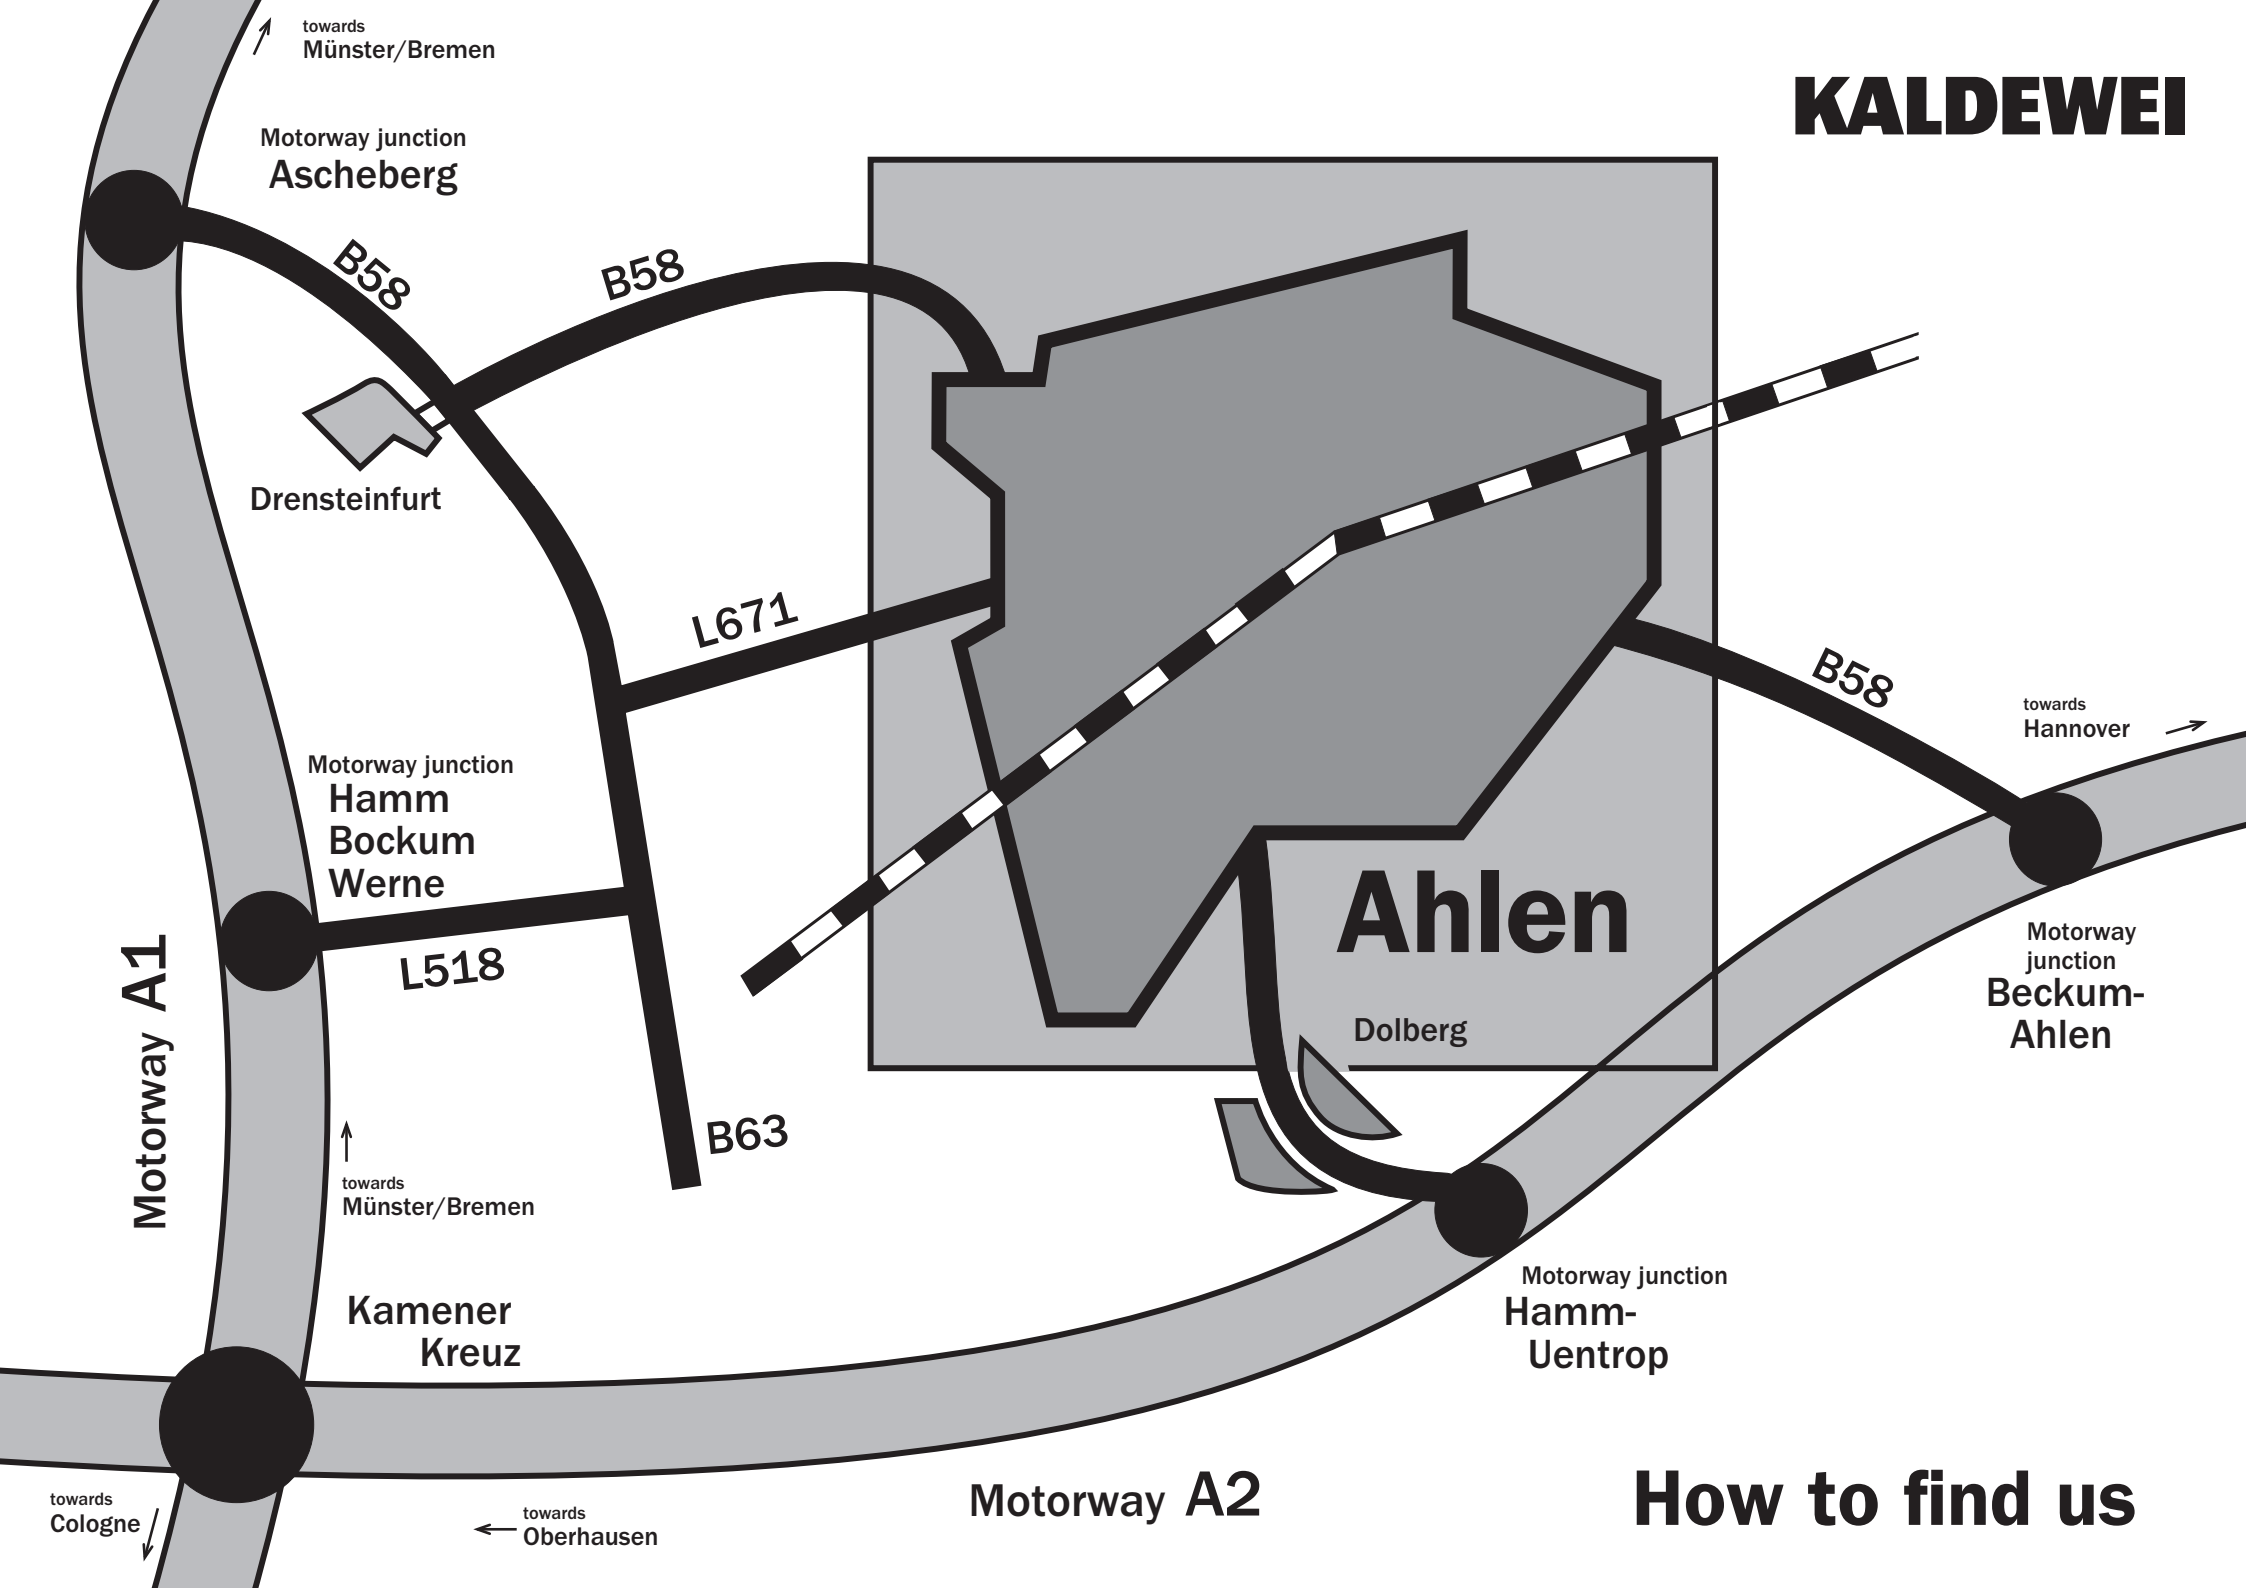

KALDEWEI

Ahlen

Dolberg

Drensteinfurt

Motorway junction
Hamm
Bockum
Werne

L518

towards
Münster/Bremen

Kamener
Kreuz

Motorway A1

Motorway junction
Ascheberg

B58

B58

L671

B63

B58

towards
Hannover

Motorway
junction
Beckum-
Ahlen

Motorway junction
Hamm-
Uentrop

Motorway A2

towards
Cologne

towards
Oberhausen

How to find us