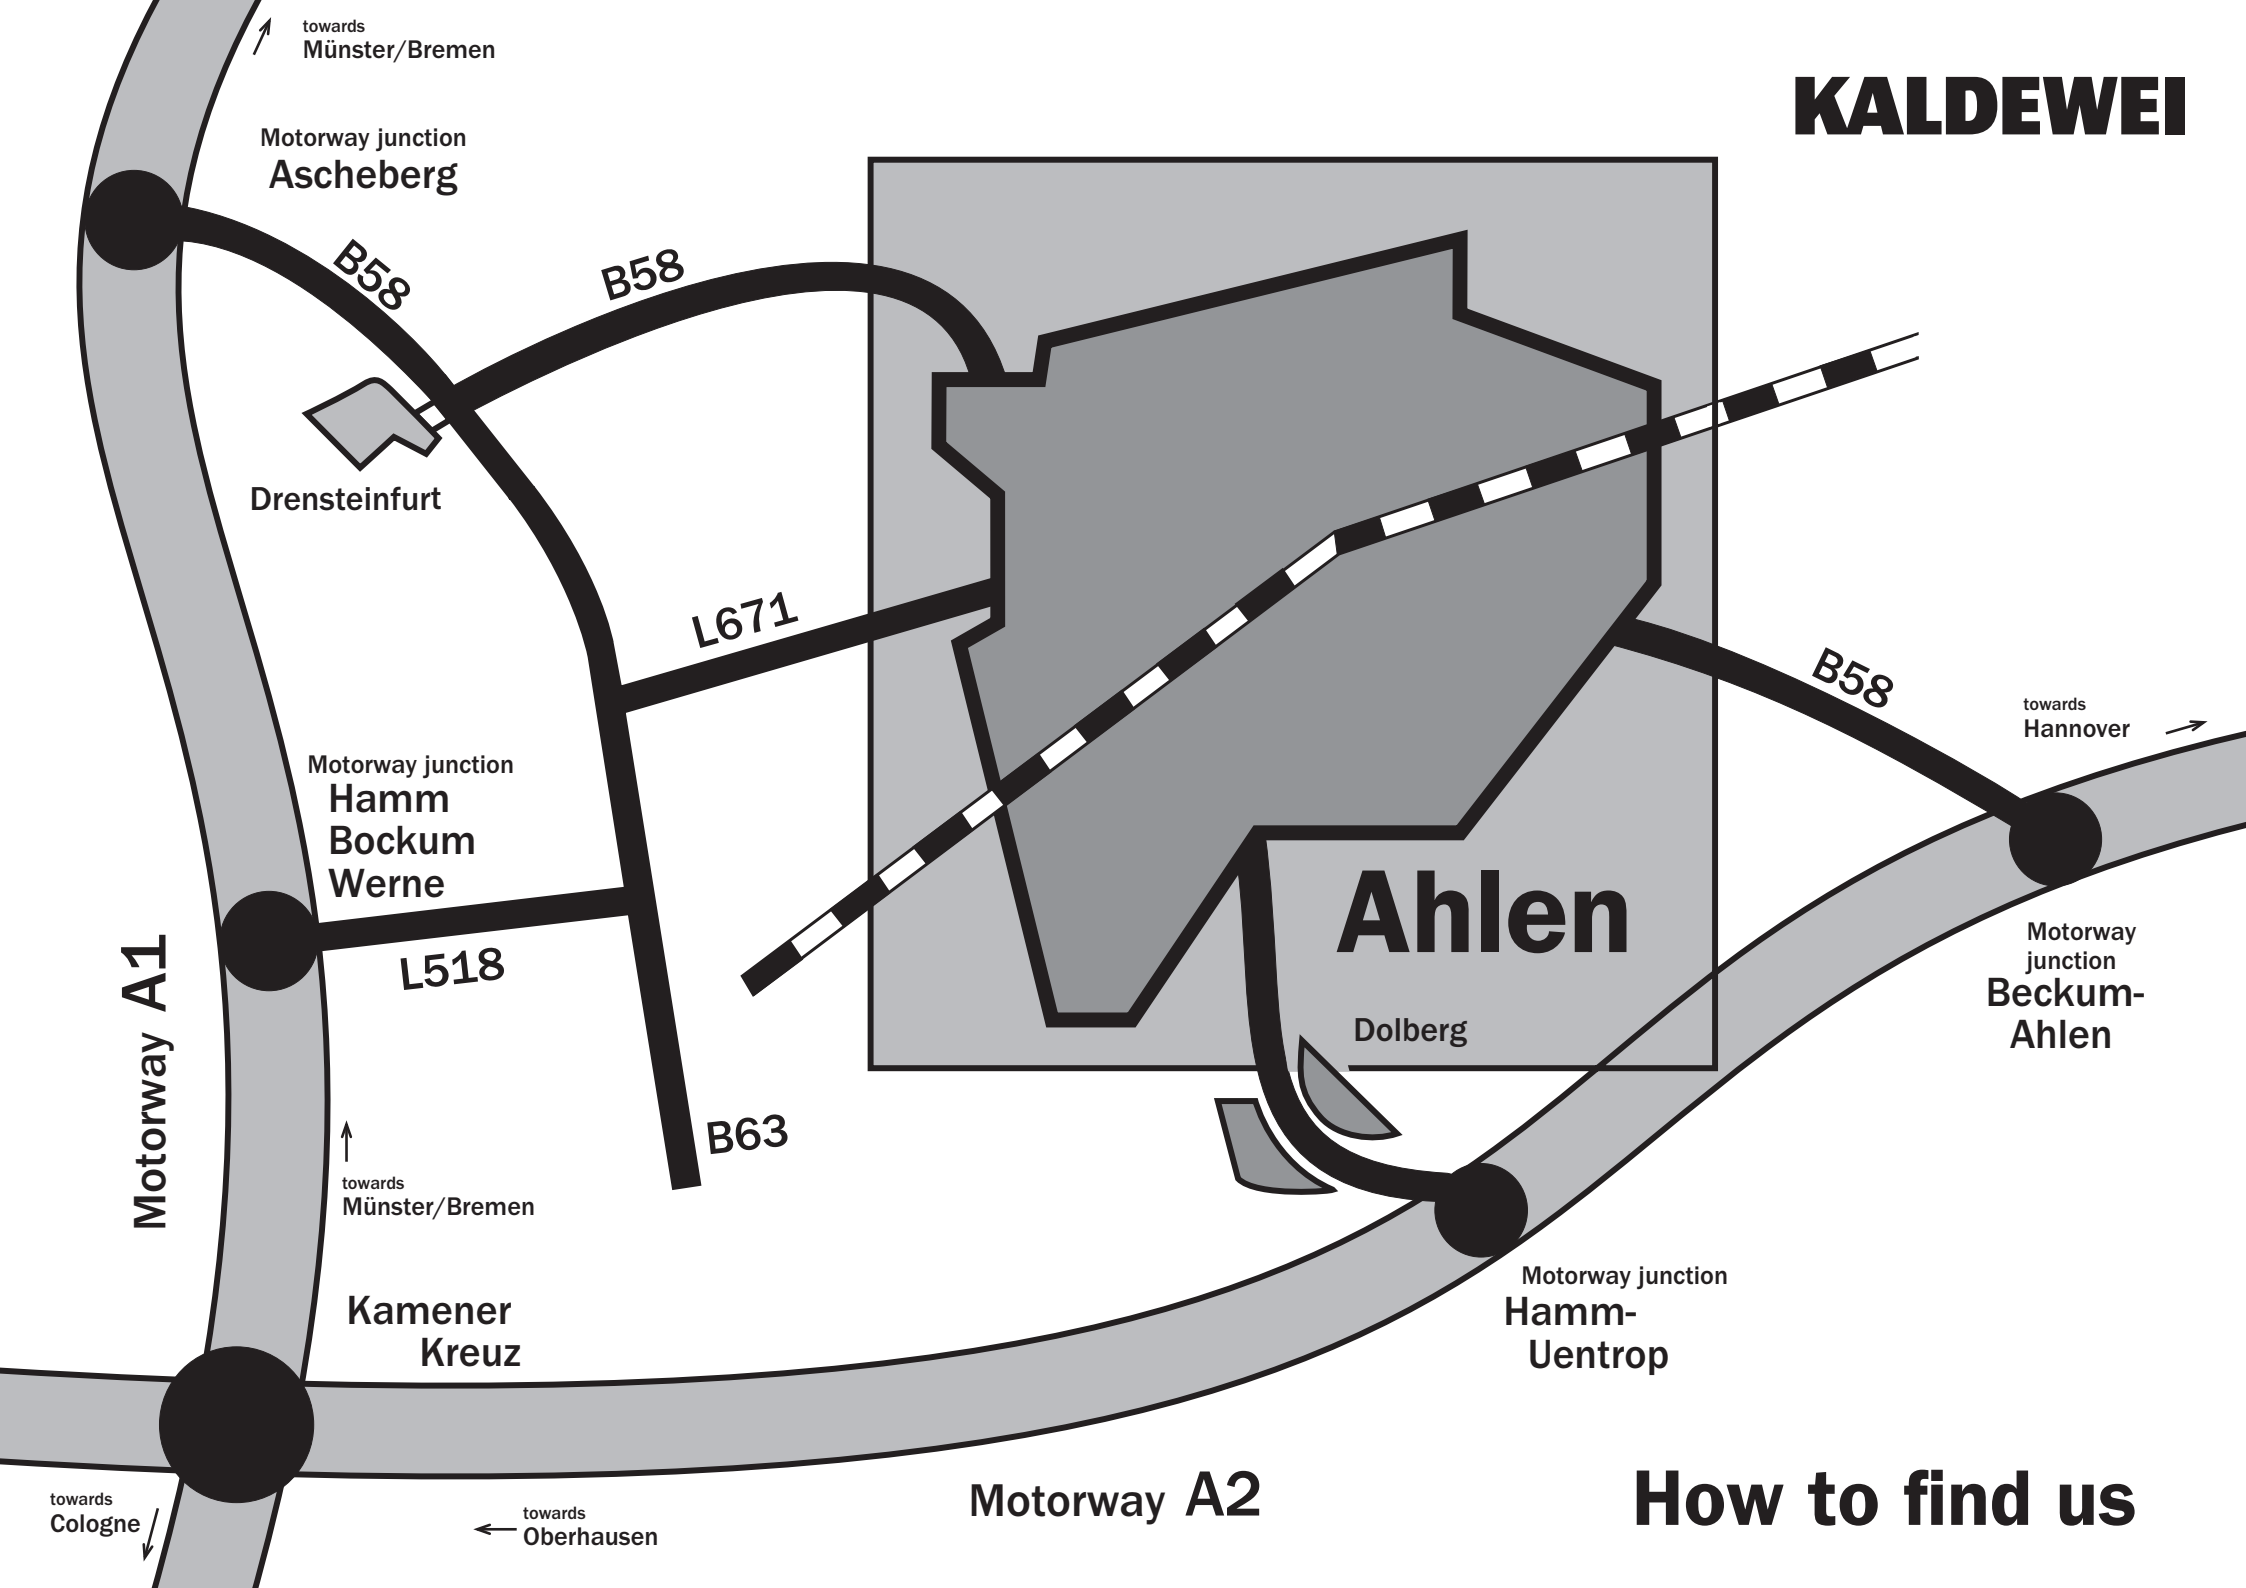

KALDEWEI

Ahlen

Dolberg

Motorway A2

How to find us

Motorway junction
Ascheberg

Drensteinfurt

Motorway junction
Hamm
Bockum
Werne

L518

towards
Münster/Bremen

Kamener
Kreuz

towards
Cologne

towards
Oberhausen

towards
Hannover

Motorway
junction
Beckum-
Ahlen

Motorway junction
Hamm-
Uentrop